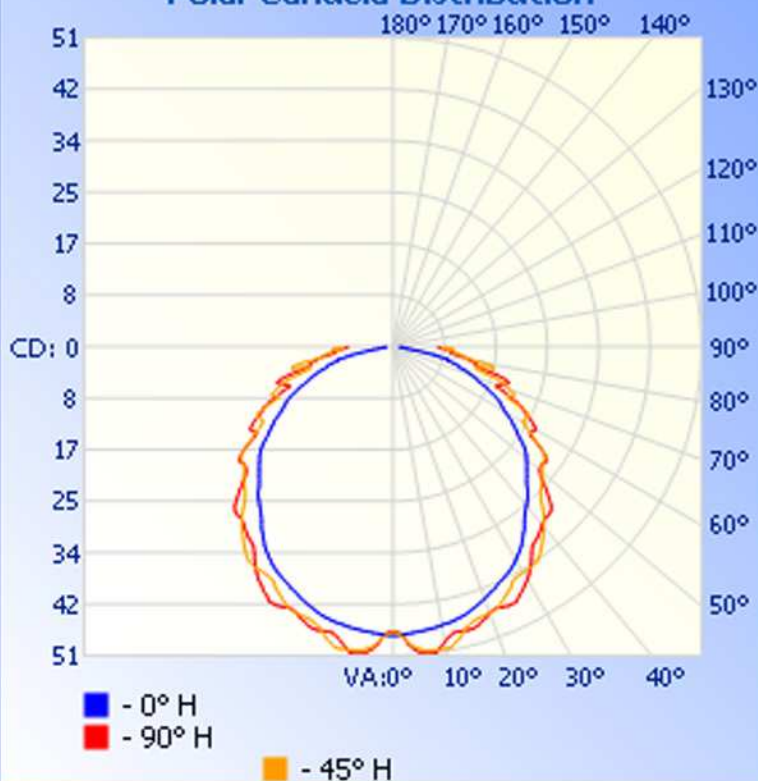

Luminaire Photometric Report

Filename: TBL512C-DP-TPW-012W-UL

Manufacturer: LEDTRONICS -

Luminaire: CLEAR LENS, 2.5W, 12VDC

Luminaire Cat: TBL512C-DP-TPW-012W-UL

Lamp: LUMEN RATING: 162.1Lms.

Lamp Output: 1 lamp(s), rated lamp lumens: 162.1

Max Candela: 50.9 at Horizontal: 90, Vertical: 8

Luminous Opening: Point

Test: 11-10-10

Zonal Lumen Summary

Zone	Lumens	% Lamp	% Luminaire
0-30	38.6	23.8%	23.8%
0-40	63.9	39.4%	39.4%
0-60	115.7	71.4%	71.4%
60-90	46.4	28.6%	28.6%
0-90	162.1	100%	100%
90-180	0	0%	0%
0-180	162.1	100%	100%

Total Efficiency: 100%

Illuminance at a Distance

Center Beam FC

Beam Width

1.7ft	17.10 fc	4.9ft	6.3ft
3.3ft	4.28 fc	9.8ft	12.7ft
5.0ft	1.90 fc	14.7ft	19.0ft
6.7ft	1.07 fc	19.6ft	25.4ft
8.3ft	0.68 fc	24.5ft	31.7ft
10.0ft	0.48 fc	29.4ft	38.1ft

■ Vert. Spread: 111.6°

■ Horiz. Spread: 124.6°

Polar Candela Distribution