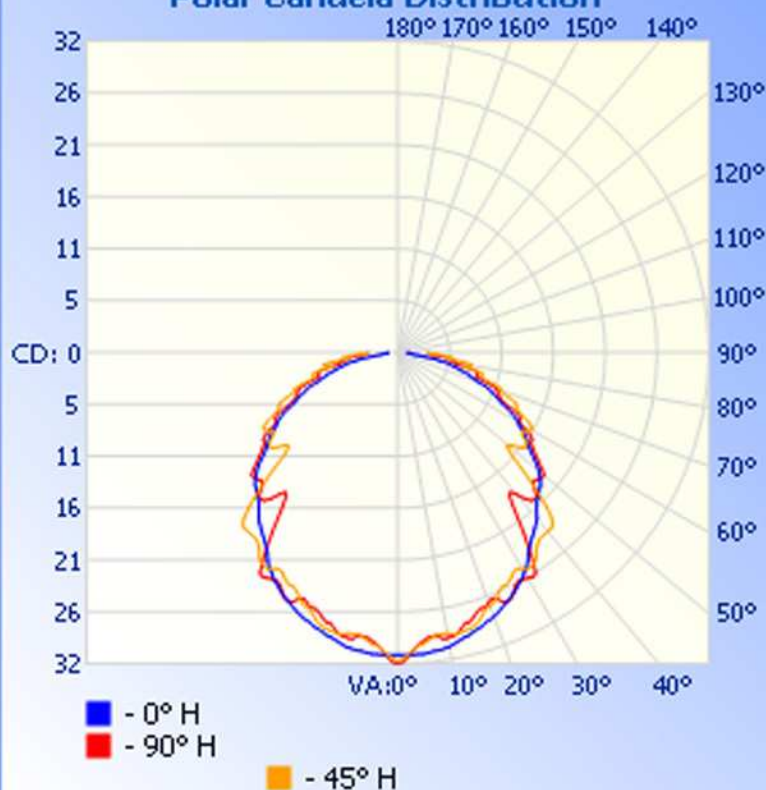

Luminaire Photometric Report

Filename: TBL506C-DP-TPW-012W-UL

Manufacturer: LEDTRONICS -

Luminaire: CLEAR LENS, 1.4W, 12VDC

Luminaire Cat: TBL506C-DP-TPW-012W-UL

Lamp: . LUMEN RATING: 93.3Lms.

Lamp Output: 1 lamp(s), rated lamp lumens: 93.3

Max Candela: 31.6 at Horizontal: 90, Vertical: 0

Luminous Opening: Point

Test: 11-9-10

Zonal Lumen Summary

Zone	Lumens	% Lamp	% Luminaire
0-30	23.2	24.8%	24.9%
0-40	38.1	40.8%	40.8%
0-60	67.7	72.6%	72.6%
60-90	25.5	27.4%	27.4%
0-90	93.3	100%	100%
90-180	0	0%	0%
0-180	93.3	100%	100%

Total Efficiency: 100%

Illuminance at a Distance

Center Beam FC Beam Width

1.7ft	11.05 fc	4.9ft	5.1ft
3.3ft	2.76 fc	9.9ft	10.3ft
5.0ft	1.23 fc	14.8ft	15.4ft
6.7ft	0.69 fc	19.8ft	20.6ft
8.3ft	0.44 fc	24.7ft	25.7ft
10.0ft	0.31 fc	29.7ft	30.8ft

■ Vert. Spread: 112.0°

■ Horiz. Spread: 114.1°

Polar Candela Distribution

Isofootcandle Plot