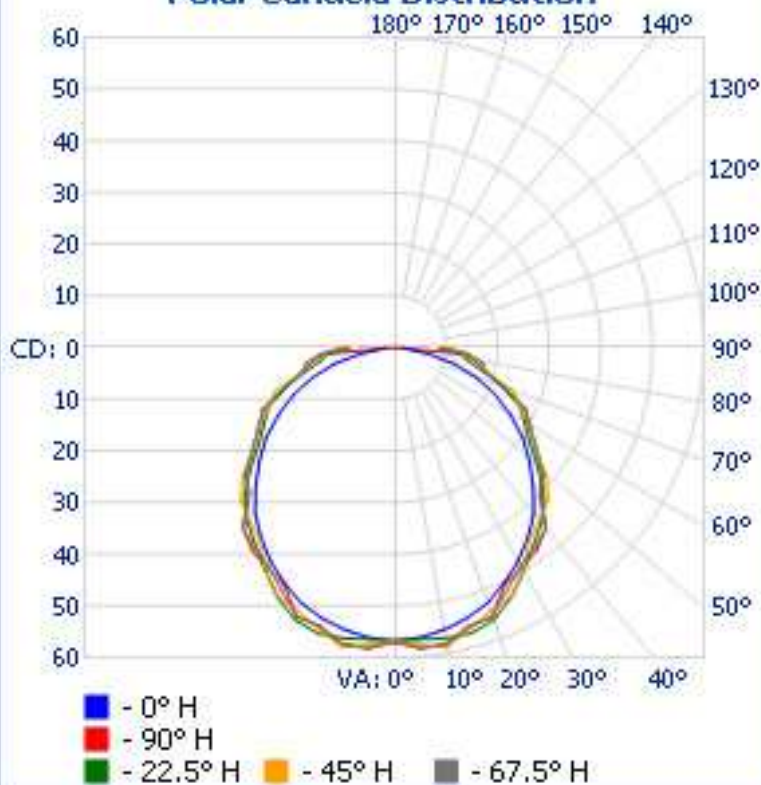

Luminaire Photometric Report

Filename: TBL524C-SIW-012VW

Manufacturer: LEDTRONICS

Luminaire: CLEAR LENS, 2.46W, 12VDC

Luminaire Cat: TBL524C-SIW-012VW

Lamp: LUMEN RATING: 193.6Lms.

Lamp Output: 1 lamp(s), rated Lumens/lamp: 193.6

Max Candela: 58.9 at Horizontal: 45°, Vertical: 10°

Luminous Opening: Point

Test: 6-14-11

Zonal Lumen Summary

Zone	Lumens	% Lamp	% Luminaire
0-30	45.4	23.5%	23.5%
0-40	74.7	38.6%	38.6%
0-60	135.5	70%	70%
60-90	58.1	30%	30%
70-100	32.1	16.6%	16.6%
90-120	0	0%	0%
0-90	193.6	100%	100%
90-180	0	0%	0%
0-180	193.6	100%	100%

Illuminance at a Distance

Center Beam FC Beam Width

1.7ft	20.43 fc	5.1ft	6.2ft
3.3ft	5.11 fc	10.2ft	12.5ft
5.0ft	2.27 fc	15.4ft	18.7ft
6.7ft	1.28 fc	20.5ft	25.0ft
8.3ft	0.82 fc	25.6ft	31.2ft
10.0ft	0.57 fc	30.7ft	37.5ft

■ Vert. Spread: 113.8° ■ Horiz. Spread: 123.9°

Polar Candela Distribution

Isofootcandle Plot