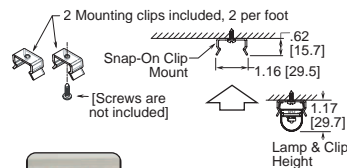

CUSTOM OPTIONS [For qualified applications & large-quantity OEM orders]

- Special Operating Voltages
- Choice of Narrow (15°), Medium (30°) or Wide-Angle (125°) Beam-Width LEDs
- Frosted Tube Housings for Diffused Light
- Different-Color LEDs or White-Color Temperatures