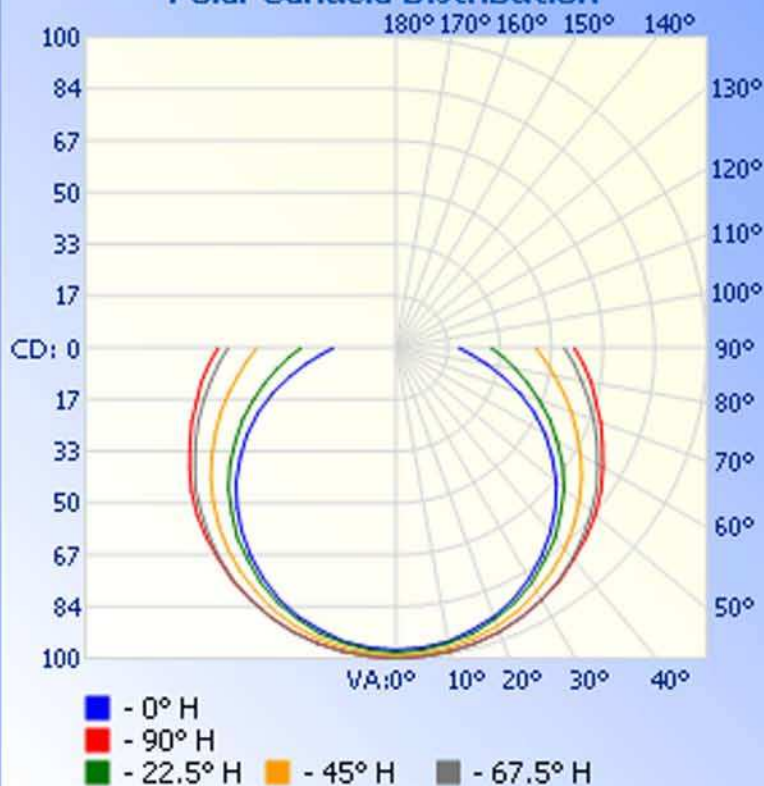

Lamp Output: 1 lamp(s), rated lamp lumens: 431.3

Max Candela: 100.4 at Horizontal: 67.5, Vertical: 0

Luminous Opening: Point

Test: 3-29-10

Zonal Lumen Summary

Zone	Lumens	% Lamp	% Luminaire
0-30	79.9	18.5%	18.5%
0-40	134.7	31.2%	31.2%
0-60	261.6	60.7%	60.7%
60-90	169.7	39.4%	39.3%
0-90	431.3	100%	100%
0-180	431.3	100%	100%

Total Efficiency: 100%

Illuminance at a Distance

Center Beam FC Beam Width

1.7ft	35.14 fc	7.0ft
3.3ft	8.78 fc	13.9ft
5.0ft	3.90 fc	20.9ft
6.7ft	2.20 fc	27.9ft
8.3ft	1.41 fc	34.8ft
10.0ft	0.98 fc	41.8ft

■ Beam Spread: 128.9°

Polar Candela Distribution

Isofootcandle Plot