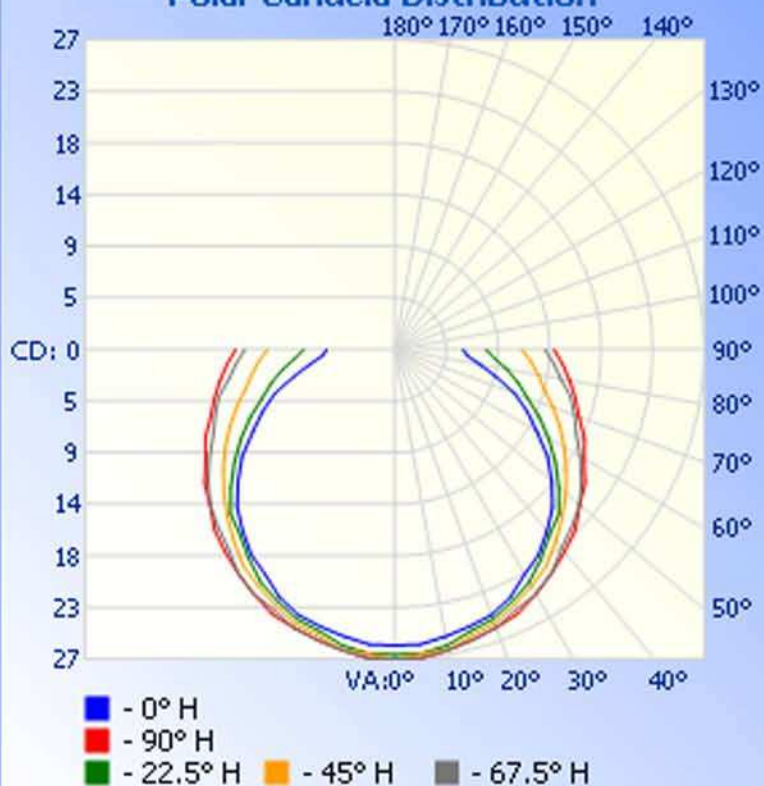

Lamp Output: 1 lamp(s), rated lamp lumens: 110.9

Max Candela: 27.2 at Horizontal: 45, Vertical: 0

Luminous Opening: Point

Test: 3-29-10

Zonal Lumen Summary

Zone	Lumens	% Lamp	% Luminaire
0-30	21.4	19.3%	19.3%
0-40	35.8	32.3%	32.3%
0-60	68.6	61.9%	61.9%
60-90	42.3	38.1%	38.1%
0-90	110.9	100%	100%
0-180	110.9	100%	100%

Total Efficiency: 100%

Illuminance at a Distance

Center Beam FC Beam Width

1.7ft	9.36 fc	6.7ft
3.3ft	2.34 fc	13.3ft
5.0ft	1.04 fc	20.0ft
6.7ft	0.59 fc	26.7ft
8.3ft	0.37 fc	33.4ft
10.0ft	0.26 fc	40.0ft

■ Beam Spread: 126.9°

Polar Candela Distribution

Isofootcandle Plot