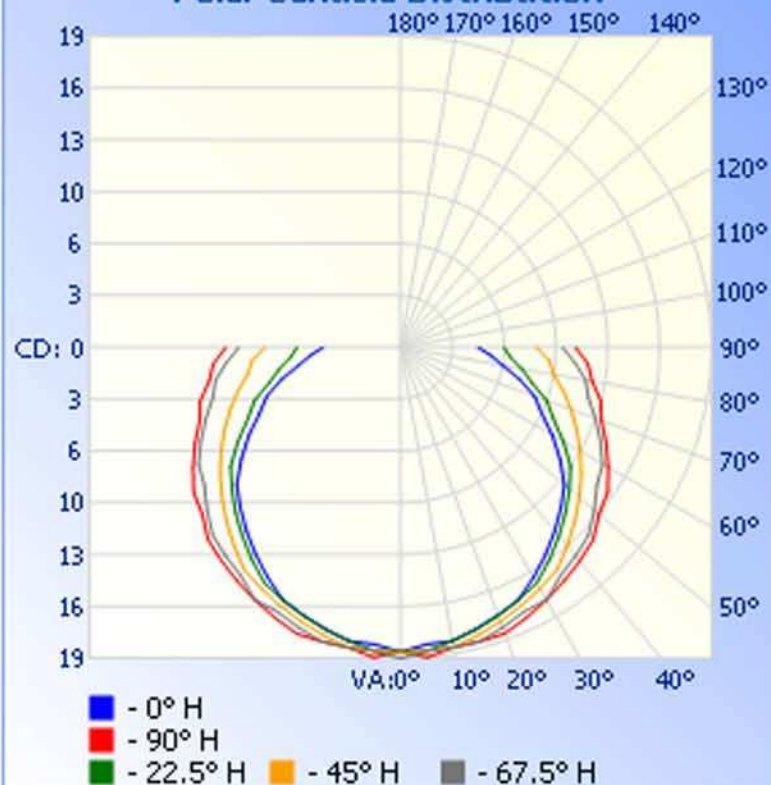

Lamp Output: 1 lamp(s), rated lamp lumens: 82.1

Max Candela: 19.2 at Horizontal: 67.5, Vertical: 0

Luminous Opening: Point

Test: 3-29-10

Zonal Lumen Summary

Zone	Lumens	% Lamp	% Luminaire
0-30	15.2	18.5%	18.4%
0-40	25.6	31.2%	31.2%
0-60	49.7	60.6%	60.6%
60-90	32.4	39.5%	39.4%
0-90	82.1	100.1%	100%
0-180	82.1	100.1%	100%

Total Efficiency: 100.1%

Illuminance at a Distance

Center Beam FC Beam Width

1.7ft	6.77 fc	7.5ft
3.3ft	1.69 fc	14.9ft
5.0ft	0.75 fc	22.4ft
6.7ft	0.42 fc	29.8ft
8.3ft	0.27 fc	37.3ft
10.0ft	0.19 fc	44.7ft

■ Beam Spread: 131.8°

Polar Candela Distribution

Isofootcandle Plot