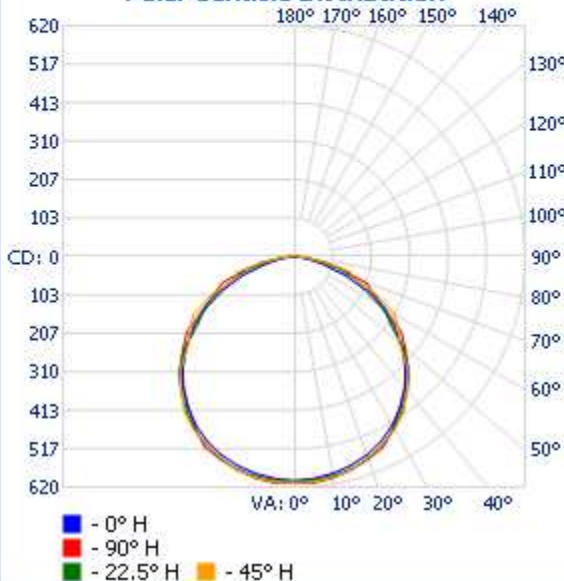

Luminaire Photometric Report

Filename: LED48T85M-276-XPW-24-72VWA

Manufacturer: LEDTRONICS

Luminaire: CLEAR LENS, 16.9W, 24VDC

Luminaire Cat: LED48T85M-276-XPW-24/72VWA

Lamp: LUMEN RATING: 1839.7Lms.

Lamp Output: 1 lamp(s), rated Lumens/lamp: 1839.7

Max Candela: 610.0 at Horizontal: 90°, Vertical: 5°

Luminous Opening: Point

Test: 11-9-12

Photometry : Type C

CIE Class: Direct

Cutoff Class: Cutoff

Zonal Lumen Summary

Zone	Lumens	% Lamp	% Luminaire
0-30	482.3	26.2%	26.2%
0-40	797.1	43.3%	43.3%
0-60	1,431.0	77.8%	77.8%
60-90	408.6	22.2%	22.2%
70-100	176.1	9.6%	9.6%
90-120	0	0%	0%
0-90	1,839.7	100%	100%
90-180	0	0%	0%
0-180	1,839.7	100%	100%

Illuminance at a Distance

Center Beam FC Beam Width

3.3ft	54.18 fc	10.2ft	10.8ft
6.7ft	13.55 fc	20.4ft	21.6ft
10.0ft	6.02 fc	30.6ft	32.4ft
13.3ft	3.39 fc	40.8ft	43.2ft
16.7ft	2.17 fc	51.1ft	54.0ft
20.0ft	1.51 fc	61.3ft	64.8ft

■ Vert. Spread: 113.7° ■ Horiz. Spread: 116.7°

Polar Candela Distribution

Isofootcandle Plot