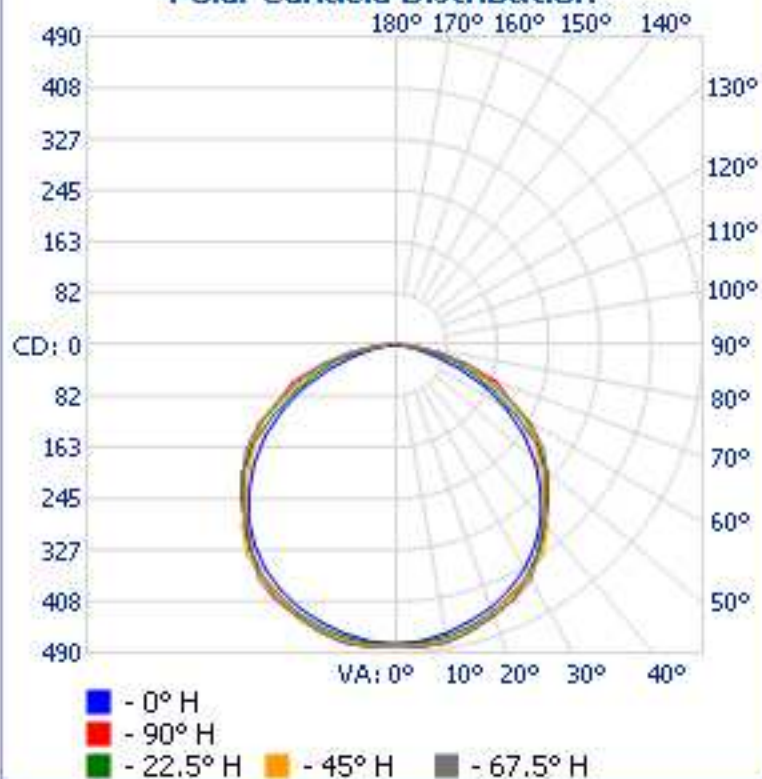

Luminaire Photometric Report

Filename: LED36T85M-216-XPW-24-72VWA

Manufacturer: LEDTRONICS

Luminaire: CLEAR LENS, 13.2W, 24VAC

Luminaire Cat: LED36T85M-216-XPW-24/72VWA

Lamp: LUMEN RATING: 1467.2Lms.

Lamp Output: 1 lamp(s), rated Lumens/lamp: 1467.2

Max Candela: 482.0 at Horizontal: 67.5°, Vertical: 5°

Luminous Opening: Point

Test: 11-28-12

Photometry : Type C

CIE Class: Direct

Cutoff Class: Cutoff

Nema Type: 7 X 7

Zonal Lumen Summary

Zone	Lumens	% Lamp	% Luminaire
0-30	380.5	25.9%	25.9%
0-40	630.3	43%	43%
0-60	1,137.1	77.5%	77.5%
60-90	330.0	22.5%	22.5%
70-100	143.5	9.8%	9.8%
90-120	0	0%	0%
0-90	1,467.2	100%	100%
90-180	0	0%	0%
0-180	1,467.2	100%	100%

Illuminance at a Distance

Center Beam FC   Beam Width

1.7ft	171.36 fc	5.1ft	5.9ft
3.3ft	42.84 fc	10.1ft	11.7ft
5.0ft	19.04 fc	15.2ft	17.6ft
6.7ft	10.71 fc	20.2ft	23.4ft
8.3ft	6.85 fc	25.3ft	29.3ft
10.0ft	4.76 fc	30.3ft	35.1ft

■ Vert. Spread: 113.2°   ■ Horiz. Spread: 120.7°

Polar Candela Distribution