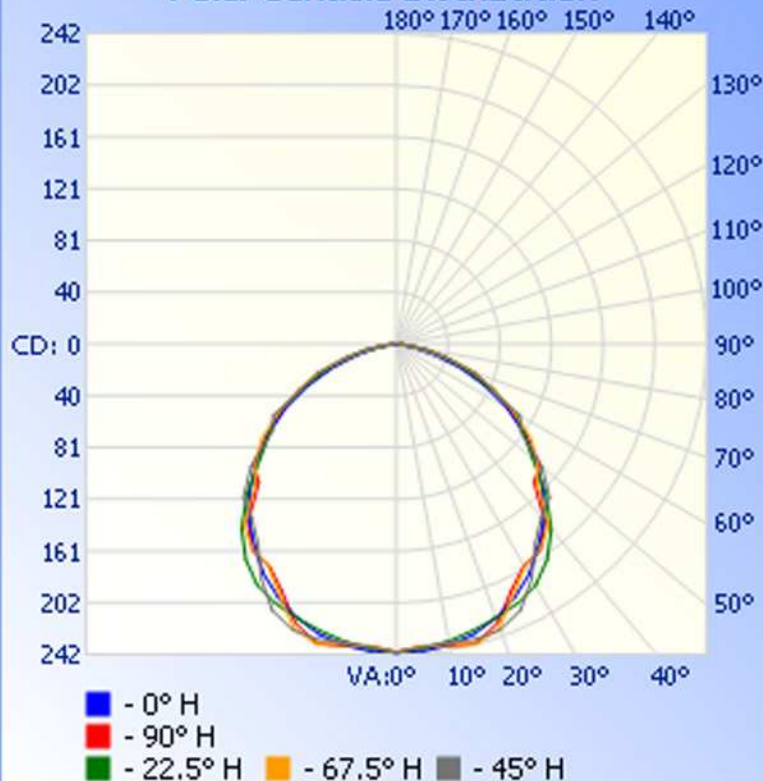

Luminaire Photometric Report

Filename: LED24T85M-144-XWW-001W

Manufacturer: LEDTRONICS -

Luminaire: CLEAR LENS, 8.3W, 120VAC

Luminaire Cat: LED24T85M-144-XWW-001W

Lamp: LUMEN RATING: 683.5Lms.

Lamp Output: 1 lamp(s), rated lamp lumens: 683.5

Max Candela: 242.0 at Horizontal: 67.5, Vertical: 15

Luminous Opening: Point

Test: 7-21-10

Zonal Lumen Summary

Zone	Lumens	% Lamp	% Luminaire
0-30	191.0	27.9%	27.9%
0-40	313.4	45.8%	45.8%
0-60	549.2	80.4%	80.4%
60-90	134.3	19.6%	19.6%
0-90	683.5	100%	100%
0-180	683.5	100%	100%

Total Efficiency: 100%

Illuminance at a Distance

Center Beam FC   Beam Width

1.7ft	86.40 fc	4.6ft	4.9ft
3.3ft	21.60 fc	9.2ft	9.8ft
5.0ft	9.60 fc	13.8ft	14.6ft
6.7ft	5.40 fc	18.4ft	19.5ft
8.3ft	3.46 fc	23.0ft	24.4ft
10.0ft	2.40 fc	27.6ft	29.3ft

■ Vert. Spread: 108.2°

■ Horiz. Spread: 111.3°

Polar Candela Distribution