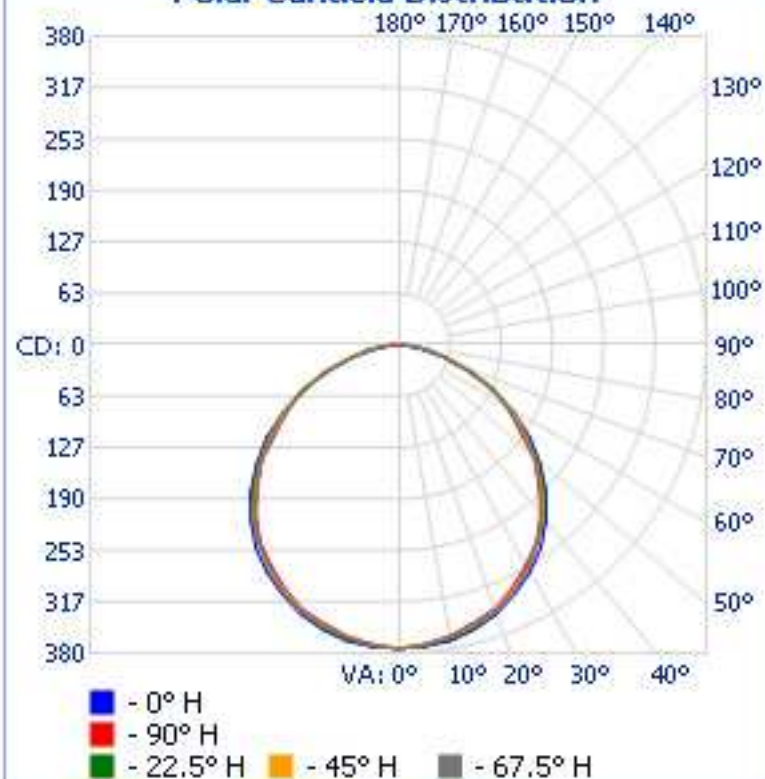

Luminaire Photometric Report

Filename: LED36T85M-216-XPW-001W

Manufacturer: LEDTRONICS

Luminaire: CLEAR LENS, 11.3W, 120VAC

Luminaire Cat: LED36T85M-216-XPW-001W

Lamp: LUMEN RATING: 1056.4Lms.

Lamp Output: 1 lamp(s), rated Lumens/lamp: 1056.4

Max Candela: 375.0 at Horizontal: 67.5°, Vertical: 0°

Luminous Opening: Point

Test: 3-29-11

Zonal Lumen Summary

Zone	Lumens	% Lamp	% Luminaire
0-30	290.8	27.5%	27.5%
0-40	478.0	45.3%	45.3%
0-60	841.9	79.7%	79.7%
60-90	214.5	20.3%	20.3%
70-100	89.2	8.4%	8.4%
90-120	0	0%	0%
0-90	1,056.4	100%	100%
90-180	0	0%	0%
0-180	1,056.4	100%	100%

Illuminance at a Distance

Center Beam FC Beam Width

1.7ft	134.64 fc	5.0ft	4.6ft
3.3ft	33.66 fc	10.1ft	9.3ft
5.0ft	14.96 fc	15.1ft	13.9ft
6.7ft	8.42 fc	20.2ft	18.6ft
8.3ft	5.39 fc	25.2ft	23.2ft
10.0ft	3.74 fc	30.3ft	27.9ft

■ Vert. Spread: 113.1° ■ Horiz. Spread: 108.6°

Polar Candela Distribution

Isofootcandle Plot