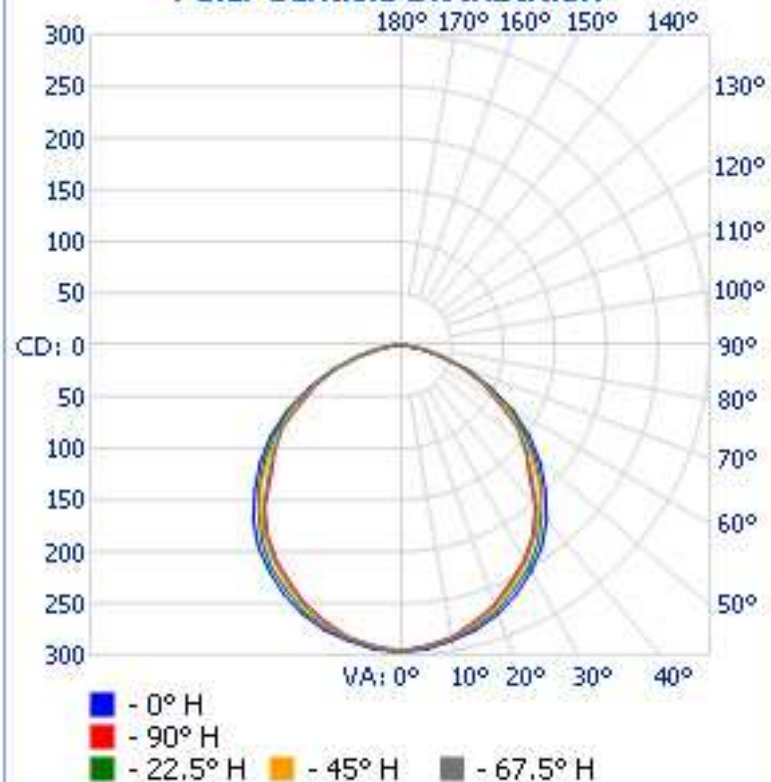

Luminaire Photometric Report

Filename: LED36T85M-216-XIW-001W

Manufacturer: LEDTRONICS

Luminaire: CLEAR LENS, 11.6W, 120VAC

Luminaire Cat: LED36T85M-216-XIW-001W

Lamp: LUMEN RATING: 790.2Lms.

Lamp Output: 1 lamp(s), rated Lumens/lamp: 790.2

Max Candela: 297.0 at Horizontal: 0°, Vertical: 0°

Luminous Opening: Point

Test: 3-29-11

Zonal Lumen Summary

| Zone | Lumens | % Lamp | % Luminaire |
|--------|--------|--------|-------------|
| 0-30 | 226.0 | 28.6% | 28.6% |
| 0-40 | 369.1 | 46.7% | 46.7% |
| 0-60 | 641.6 | 81.2% | 81.2% |
| 60-90 | 148.6 | 18.8% | 18.8% |
| 70-100 | 57.8 | 7.3% | 7.3% |
| 90-120 | 0 | 0% | 0% |
| 0-90 | 790.2 | 100% | 100% |
| 90-180 | 0 | 0% | 0% |
| 0-180 | 790.2 | 100% | 100% |

Illuminance at a Distance

| | Center Beam FC | Beam Width | |
|--------|------------------|---------------|---------------|
| 1.7ft | 106.92 fc | 4.9ft | 4.4ft |
| 3.3ft | 26.73 fc | 9.8ft | 8.8ft |
| 5.0ft | 11.88 fc | 14.7ft | 13.2ft |
| 6.7ft | 6.68 fc | 19.6ft | 17.5ft |
| 8.3ft | 4.28 fc | 24.6ft | 21.9ft |
| 10.0ft | 2.97 fc | 29.5ft | 26.3ft |

■ Vert. Spread: 111.7° ■ Horiz. Spread: 105.5°

Polar Candela Distribution

Isofootcandle Plot