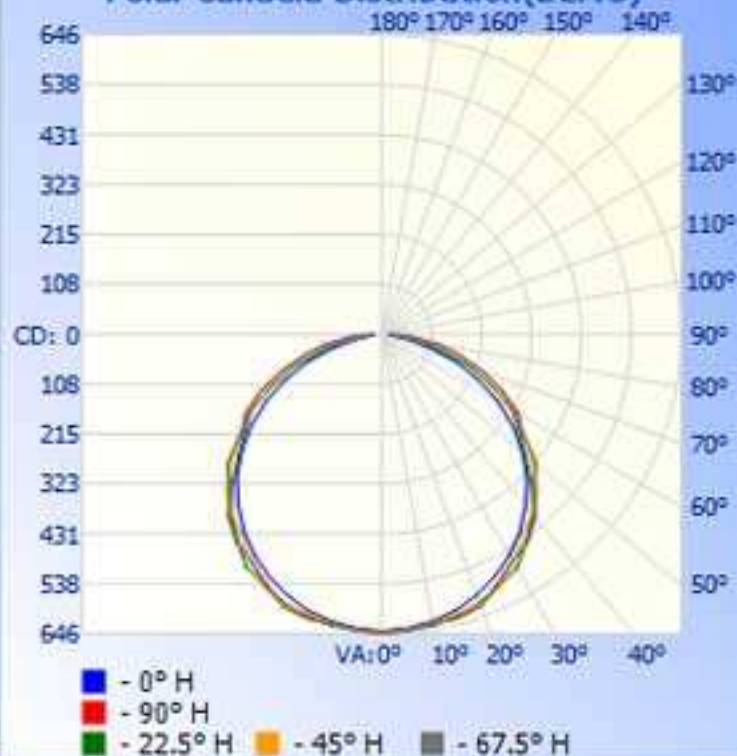

Luminaire Photometric Report

Filename: LED48T85M-276-HPW-001W

Manufacturer: LEDTRONICS

Luminaire: CLEAR LENS, 16.9W, 120VAC

Luminaire Cat: LED48T85M-276-HPW-001W

Lamp: LUMEN RATING: 2032.3LMS.

Lamp Output: 1 lamp(s), rated lamp lumens: 2032.3

Max Candela: 646.0 at Horizontal: 90, Vertical: 0

Luminous Opening: Point

Test: 5-15-12

Zonal Lumen Summary

Zone	Lumens	% Lamp	% Luminaire
0-30	512.5	25.2%	25.2%
0-40	849.6	41.8%	41.8%
0-60	1,537.3	75.6%	75.6%
0-90	2,032.3	100%	100%
Total Efficiency: 100%			

Illuminance at a Distance

Center Beam FC Beam Width

1.7ft	230.40 fc	5.1ft	5.9ft
3.3ft	57.60 fc	10.3ft	11.8ft
5.0ft	25.60 fc	15.4ft	17.8ft
6.7ft	14.40 fc	20.5ft	23.7ft
8.3ft	9.22 fc	25.7ft	29.6ft
10.0ft	6.40 fc	30.8ft	35.5ft

■ Vert. Spread: 114.0° ■ Horiz. Spread: 121.2°

Polar Candela Distribution(DEMO)

Isofootcandle Plot(DEMO)