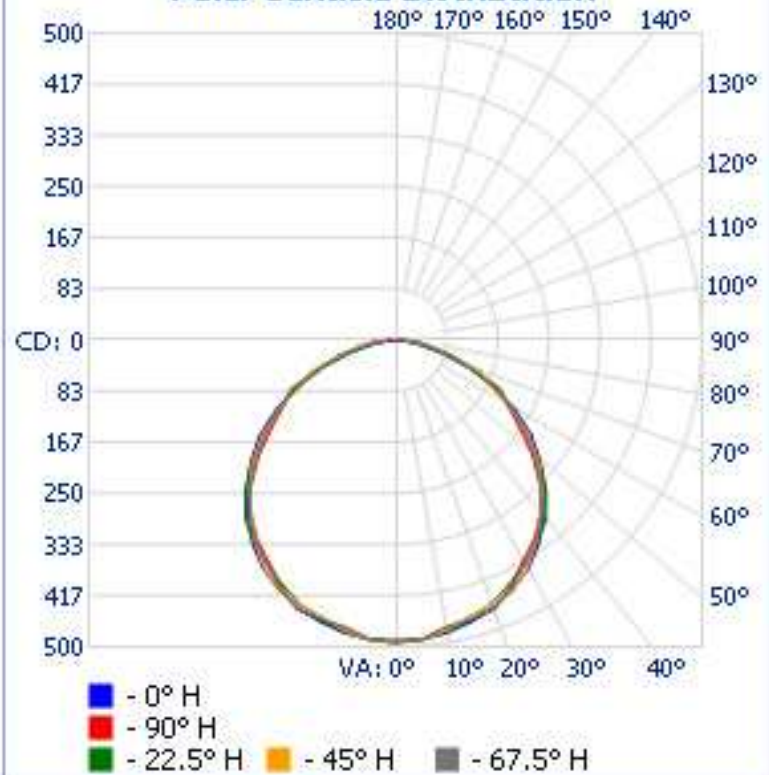

Luminaire Photometric Report

Filename: LED48T85M-276-XPW-001W

Manufacturer: LEDTRONICS

Luminaire: CLEAR LENS, 17.6W, 120VAC

Luminaire Cat: LED48T85M-276-XPW-001W

Lamp: LUMEN RATING: 1426.0Lms

Lamp Output: 1 lamp(s), rated Lumens/lamp: 1426

Max Candela: 493.0 at Horizontal: 67.5°, Vertical: 0°

Luminous Opening: Point

Test: 2-8-11

Zonal Lumen Summary

Zone	Lumens	% Lamp	% Luminaire
0-30	384.4	27%	27%
0-40	634.6	44.5%	44.5%
0-60	1,127.3	79.1%	79.1%
60-90	298.7	20.9%	20.9%
70-100	125.5	8.8%	8.8%
90-120	0	0%	0%
0-90	1,426.0	100%	100%
90-180	0	0%	0%
0-180	1,426.0	100%	100%

Illuminance at a Distance

Center Beam FC Beam Width

1.7ft	176.40 fc	5.2ft	4.8ft
3.3ft	44.10 fc	10.5ft	9.5ft
5.0ft	19.60 fc	15.7ft	14.3ft
6.7ft	11.03 fc	21.0ft	19.0ft
8.3ft	7.06 fc	26.2ft	23.8ft
10.0ft	4.90 fc	31.5ft	28.6ft

■ Vert. Spread: 115.1° ■ Horiz. Spread: 110.0°

Polar Candela Distribution

Isofootcandle Plot