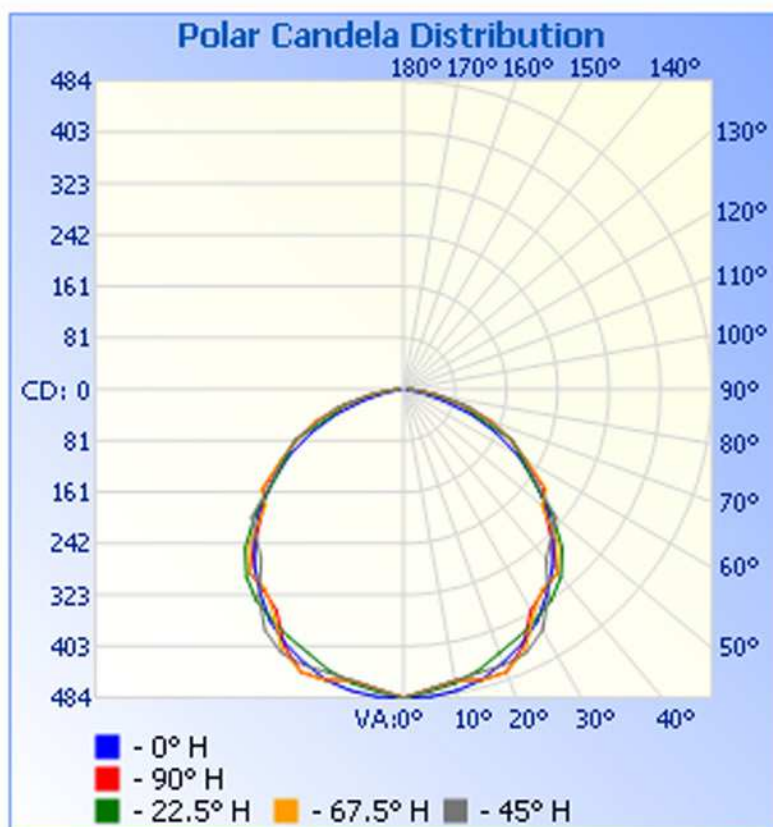

## Luminaire Photometric Report

Filename: LED48T85M-276-XWW-001W

Manufacturer: LEDTRONICS -

Luminaire: CLEAR LENS, 16.5W, 120VAC

Luminaire Cat: LED48T85M-276-XWW-001W

Lamp: . LUMEN RATING: 1422.0Lms.

Lamp Output: 1 lamp(s), rated lamp lumens: 1422

Max Candela: 484.0 at Horizontal: 0, Vertical: 0

Luminous Opening: Point

Test: 7-20-10

### Zonal Lumen Summary

Zone	Lumens	% Lamp	% Luminaire
0-30	380.0	26.7%	26.7%
0-40	626.1	44%	44%
0-60	1,116.0	78.5%	78.5%
60-90	306.0	21.5%	21.5%
0-90	1,422.0	100%	100%
0-180	1,422.0	100%	100%

Total Efficiency: 100%

### Illuminance at a Distance

Distance (ft)	Center Beam FC	Beam Width	
1.7ft	174.24 fc	5.0ft	5.3ft
3.3ft	43.56 fc	9.9ft	10.7ft
5.0ft	19.36 fc	14.9ft	16.0ft
6.7ft	10.89 fc	19.8ft	21.3ft
8.3ft	6.97 fc	24.8ft	26.7ft
10.0ft	4.84 fc	29.7ft	32.0ft