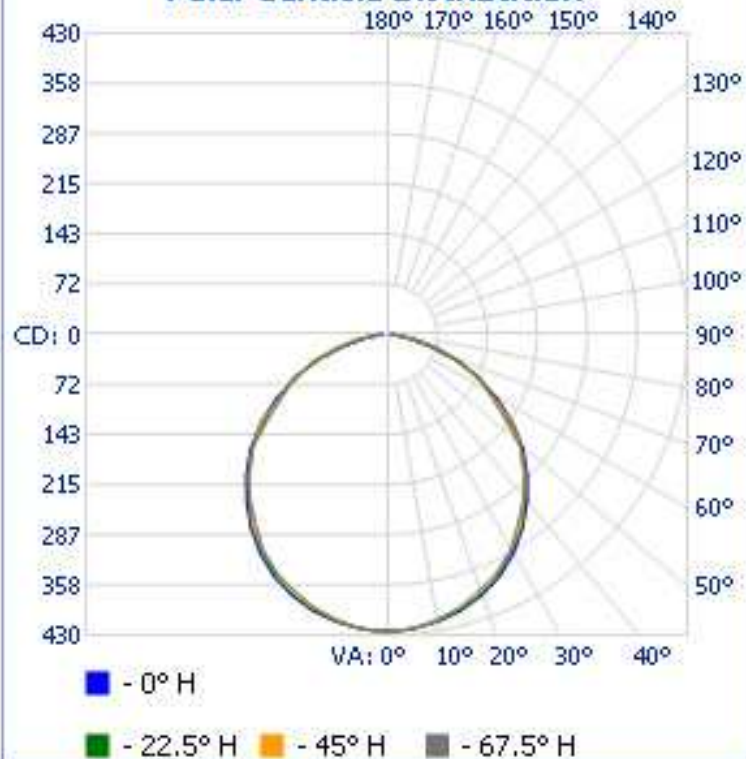

Luminaire Photometric Report

Filename: LED48T85M-276-XIW-001W

Manufacturer: LEDTRONICS

Luminaire: CLEAR LENS, 18.3W, 120VAC

Luminaire Cat: LED48T85M-276-XIW-001W

Lamp: LUMEN RATING: 1179.5Lms

Lamp Output: 1 lamp(s), rated Lumens/lamp: 1179.5

Max Candela: 428.0 at Horizontal: 90°, Vertical: 0°

Luminous Opening: Point

Test: 2-25-11

Flood Summary

	Efficiency	Lumens	Horizontal Spread	Vertical Spread
Field (10%):	97.9%	1,154.3	160.1	156.6
Beam (50%):	71.7%	846.1	107.4	111.5
Total:	100%	1,179.6		

Zonal Lumen Summary

Zone	Lumens	% Lamp	% Luminaire
0-30	327.7	27.8%	27.8%
0-40	535.7	45.4%	45.4%
0-60	940.3	79.7%	79.7%
60-90	239.3	20.3%	20.3%
70-100	98.7	8.4%	8.4%
90-120	0	0%	0%
0-90	1,179.5	100%	100%
90-180	0	0%	0%
0-180	1,179.5	100%	100%

Illuminance at a Distance

	Center Beam FC	Beam Width	
1.7ft	153.00 fc	4.9ft	4.5ft
3.3ft	38.25 fc	9.8ft	9.1ft
5.0ft	17.00 fc	14.7ft	13.6ft
6.7ft	9.56 fc	19.6ft	18.1ft
8.3ft	6.12 fc	24.5ft	22.7ft
10.0ft	4.25 fc	29.4ft	27.2ft

■ Vert. Spread: 111.5°   ■ Horiz. Spread: 107.4°

Polar Candela Distribution