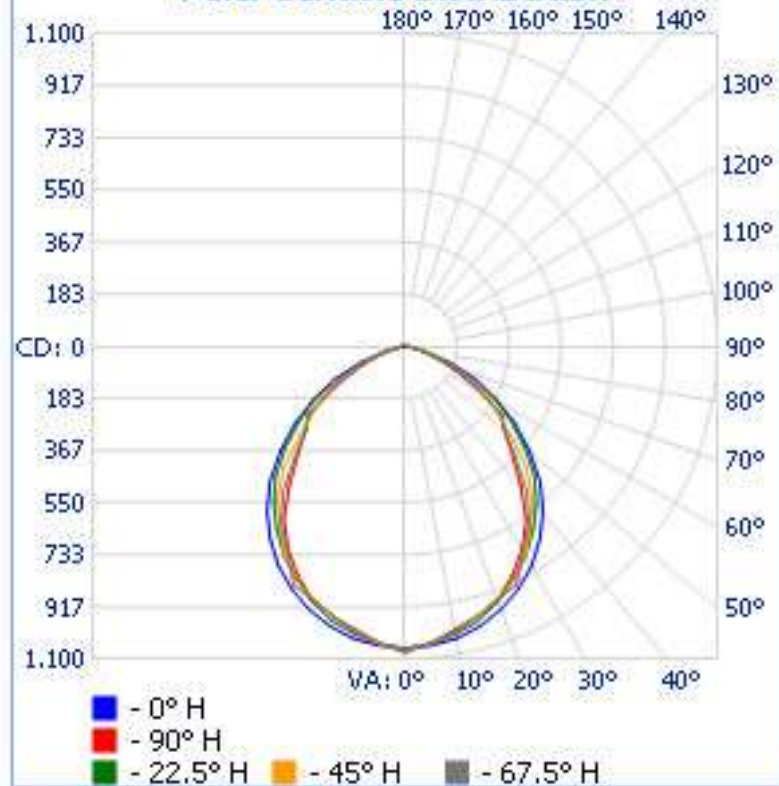

Luminaire Photometric Report

Filename: LED72T85M-432-XPW-001W-5P

Manufacturer: LEDTRONICS

Luminaire: CLEAR LENS, 29.1W, 120VAC

Luminaire Cat: LED72T85M-432-XPW-001W-5P

Lamp: LUMEN RATING: 2428.9Lms.

Lamp Output: 1 lamp(s), rated Lumens/lamp: 2428.9

Max Candela: 1,076.0 at Horizontal: 90°, Vertical: 0°

Luminous Opening: Point

Test: 6-22-11

Zonal Lumen Summary

Zone	Lumens	% Lamp	% Luminaire
0-30	797.6	32.8%	32.8%
0-40	1,281.8	52.8%	52.8%
0-60	2,116.8	87.1%	87.1%
60-90	312.2	12.9%	12.9%
70-100	93.1	3.8%	3.8%
90-120	0	0%	0%
0-90	2,428.9	100%	100%
90-180	0	0%	0%
0-180	2,428.9	100%	100%

Illuminance at a Distance

Center Beam FC Beam Width

1.7ft	382.32 fc	4.2ft	3.3ft
3.3ft	95.58 fc	8.5ft	6.6ft
5.0ft	42.48 fc	12.7ft	9.9ft
6.7ft	23.90 fc	16.9ft	13.3ft
8.3ft	15.29 fc	21.2ft	16.6ft
10.0ft	10.62 fc	25.4ft	19.9ft

■ Vert. Spread: 103.5° ■ Horiz. Spread: 89.7°

Polar Candela Distribution

Isofootcandle Plot