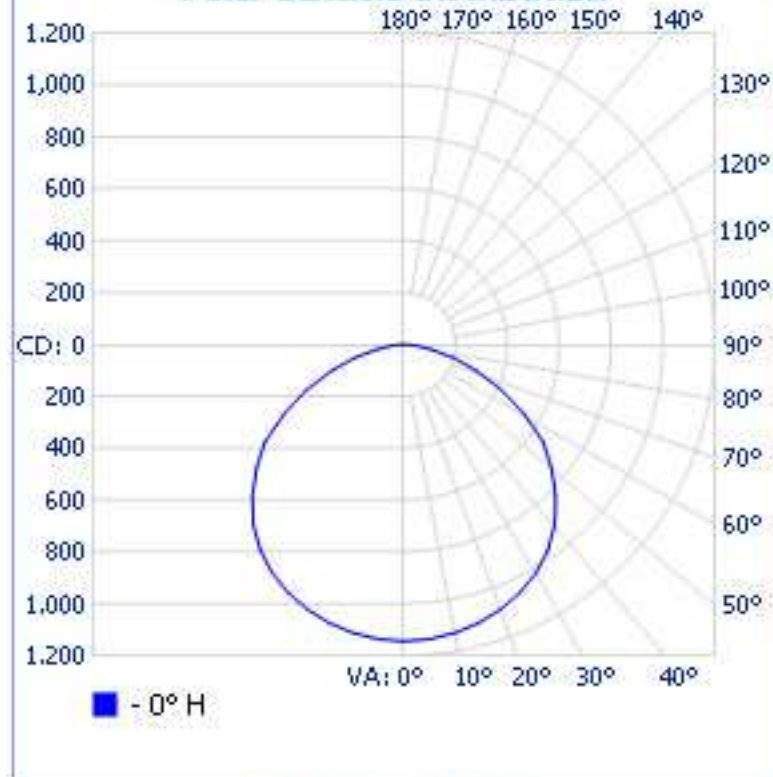

Luminaire Photometric Report

Filename: LED96T85M-576-XPW-001W

Manufacturer: LEDTRONICS

Luminaire: CLEAR LENS, 35.7W, 120VAC

Luminaire Cat: LED96T85M-576-XPW-001W

Lamp: LUMEN RATING: 3400.0Lms.

Lamp Output: 1 lamp(s), rated Lumens/lamp: 3400

Max Candela: 1,145.0 at Horizontal: 0°, Vertical: 0°

Luminous Opening: Point

Test: 3-22-11

Zonal Lumen Summary

Zone	Lumens	% Lamp	% Luminaire
0-30	909.9	26.8%	26.8%
0-40	1,514.4	44.5%	44.5%
0-60	2,730.8	80.3%	80.3%
60-90	669.2	19.7%	19.7%
70-100	258.3	7.6%	7.6%
90-120	0	0%	0%
0-90	3,400.0	100%	100%
90-180	0	0%	0%
0-180	3,400.0	100%	100%

Illuminance at a Distance

	Center Beam FC	Beam Width
3.3ft	103.05 fc	10.8ft
6.7ft	25.76 fc	21.7ft
10.0ft	11.45 fc	32.5ft
13.3ft	6.44 fc	43.4ft
16.7ft	4.12 fc	54.2ft
20.0ft	2.86 fc	65.1ft

■ Beam Spread: 116.8°

Polar Candela Distribution