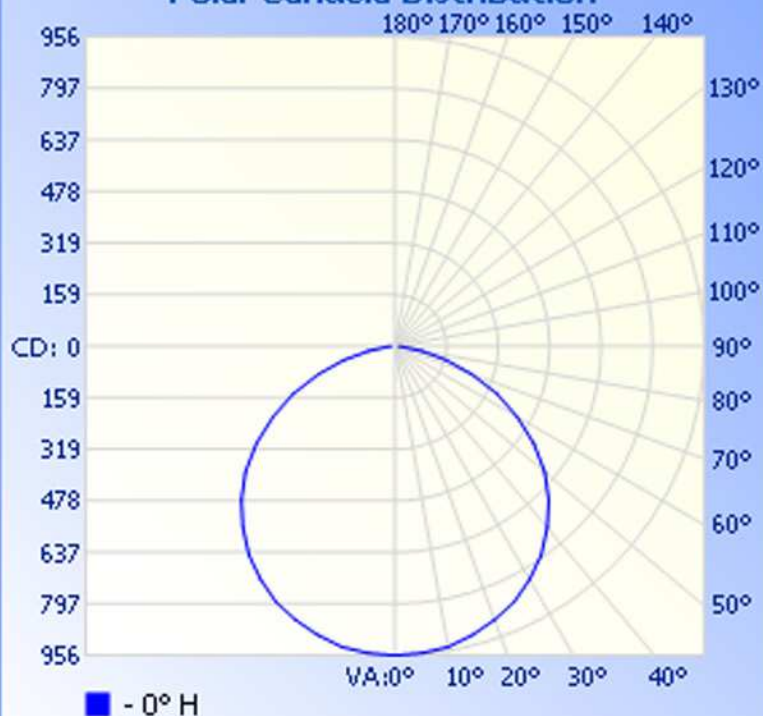

Max Candela: 956.0 at Horizontal: 0, Vertical: 0

Luminous Opening: Point

Test: 1-21-11

Zonal Lumen Summary

Zone	Lumens	% Lamp	% Luminaire
0-30	752.6	27%	27%
0-40	1,244.2	44.7%	44.7%
0-60	2,228.1	80%	80%
60-90	558.2	20%	20%
0-90	2,786.3	100%	100%
90-180	0	0%	0%
0-180	2,786.3	100%	100%

Total Efficiency: 100%

Illuminance at a Distance

Center Beam FC Beam Width

3.3ft	86.04 fc	10.5ft
6.7ft	21.51 fc	21.0ft
10.0ft	9.56 fc	31.5ft
13.3ft	5.38 fc	42.0ft
16.7ft	3.44 fc	52.6ft
20.0ft	2.39 fc	63.1ft

■ Beam Spread: 115.2°

Polar Candela Distribution

Isofootcandle Plot