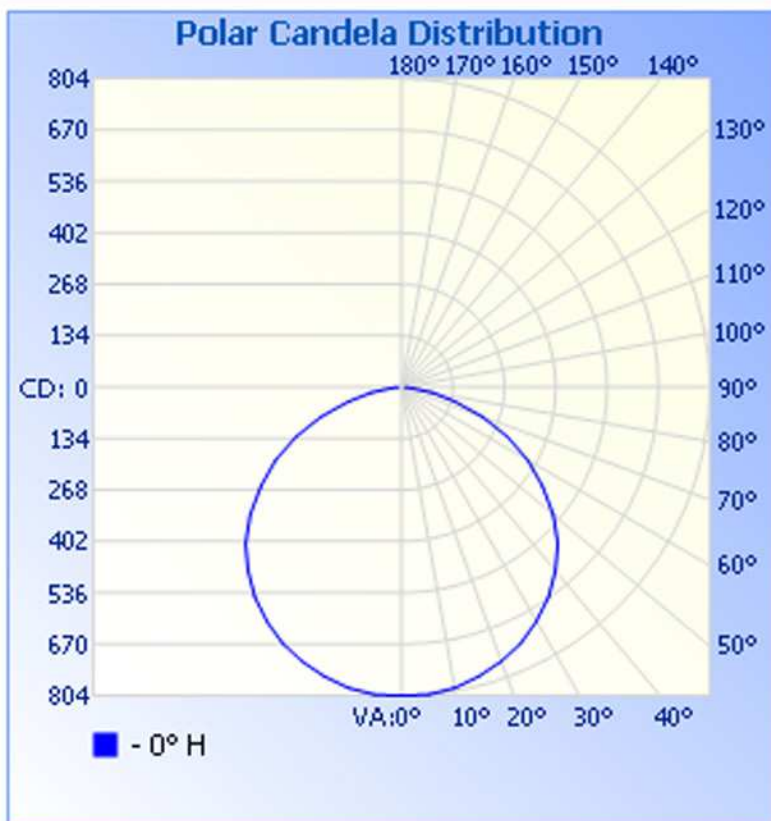

## Luminaire Photometric Report

Filename: LED96T85M-576-XIW-001W

Manufacturer: LEDTRONICS -

Luminaire: CLEAR LENS, 35.6W, 120VAC

Luminaire Cat: LED96T85M-576-XIW-001W

Lamp: . LUMEN RATING: 2390.2Lms.

Lamp Output: 1 lamp(s), rated lamp lumens: 2390.2

Max Candela: 804.0 at Horizontal: 0, Vertical: 0

Luminous Opening: Point

Test: 1-21-11

### Zonal Lumen Summary

Zone	Lumens	% Lamp	% Luminaire
0-30	635.4	26.6%	26.6%
0-40	1,052.6	44%	44%
0-60	1,895.5	79.3%	79.3%
60-90	494.7	20.7%	20.7%
0-90	2,390.2	100%	100%
0-180	2,390.2	100%	100%

Total Efficiency: 100%

### Illuminance at a Distance

Center Beam FC      Beam Width

3.3ft	72.36 fc	10.7ft	10.7ft
6.7ft	18.09 fc	21.4ft	21.5ft
10.0ft	8.04 fc	32.1ft	32.2ft
13.3ft	4.52 fc	42.8ft	43.0ft
16.7ft	2.89 fc	53.5ft	53.7ft
20.0ft	2.01 fc	64.2ft	64.5ft