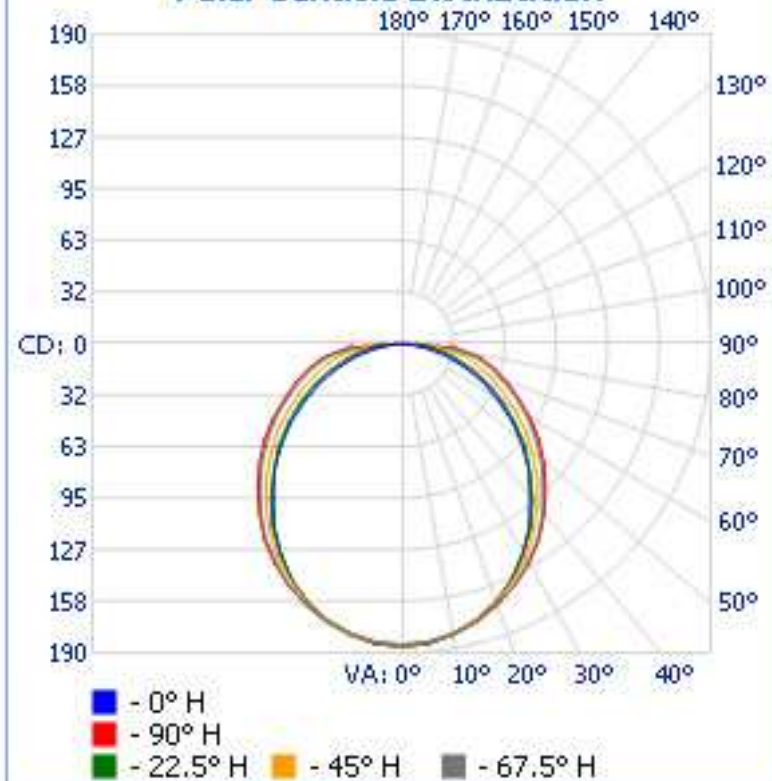

Luminaire Photometric Report

Filename: LED24T85M-144-XWW-001WF

Manufacturer: LEDTRONICS

Luminaire: FROSTED LENS, 8.9W, 120VAC

Luminaire Cat: LED24T85M-144-XWW-001WF

Lamp: LUMEN RATING: 545.1Lms

Lamp Output: 1 lamp(s), rated Lumens/lamp: 545.1

Max Candela: 186.0 at Horizontal: 0°, Vertical: 0°

Luminous Opening: Point

Test: 2-8-11

Zonal Lumen Summary

Zone	Lumens	% Lamp	% Luminaire
0-30	141.5	26%	26%
0-40	230.0	42.2%	42.2%
0-60	403.7	74.1%	74.1%
60-90	141.4	25.9%	25.9%
70-100	74.2	13.6%	13.6%
90-120	0	0%	0%
0-90	545.1	100%	100%
90-180	0	0%	0%
0-180	545.1	100%	100%

Illuminance at a Distance

Center Beam FC Beam Width

1.7ft	66.96 fc	4.2ft	5.6ft
3.3ft	16.74 fc	8.4ft	11.2ft
5.0ft	7.44 fc	12.5ft	16.8ft
6.7ft	4.19 fc	16.7ft	22.3ft
8.3ft	2.68 fc	20.9ft	27.9ft
10.0ft	1.86 fc	25.1ft	33.5ft

■ Vert. Spread: 102.9° ■ Horiz. Spread: 118.3°

Polar Candela Distribution

Isofootcandle Plot