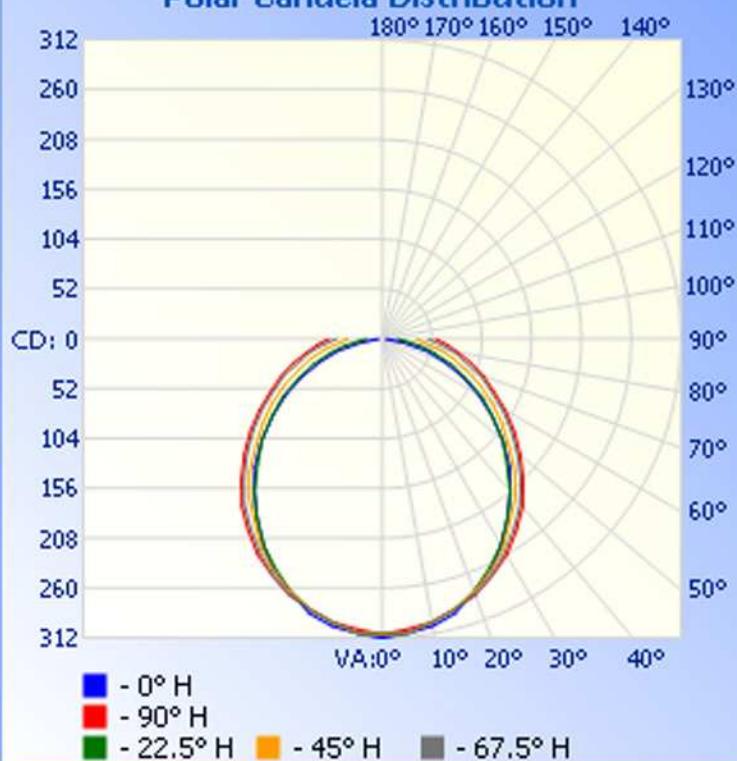

Luminaire Photometric Report

Filename: LED36T85M-216-XPW-001WF

Manufacturer: LEDTRONICS -

Luminaire: FROSTED LENS, 13.1W, 120VAC

Luminaire Cat: LED36T85M-216-XPW-001WF

Lamp: LUMEN RATING: 905.1Lms.

Lamp Output: 1 lamp(s), rated lamp lumens: 905.1

Max Candela: 312.0 at Horizontal: 0, Vertical: 0

Luminous Opening: Point

Test: 9-21-10

Flood Summary

	Efficiency	Lumens	Horizontal Spread	Vertical Spread
Field (10%):	99.3%	898.8	n/a	158.4
Beam (50%):	65.1%	588.8	116	103.3
Total:	100%	905.1		

Illuminance at a Distance

Center Beam FC   Beam Width

1.7ft	112.32 fc	4.2ft	5.3ft
3.3ft	28.08 fc	8.4ft	10.7ft
5.0ft	12.48 fc	12.6ft	16.0ft
6.7ft	7.02 fc	16.9ft	21.3ft
8.3ft	4.49 fc	21.1ft	26.7ft
10.0ft	3.12 fc	25.3ft	32.0ft

■ Vert. Spread: 103.3°   ■ Horiz. Spread: 116.0°

Polar Candela Distribution