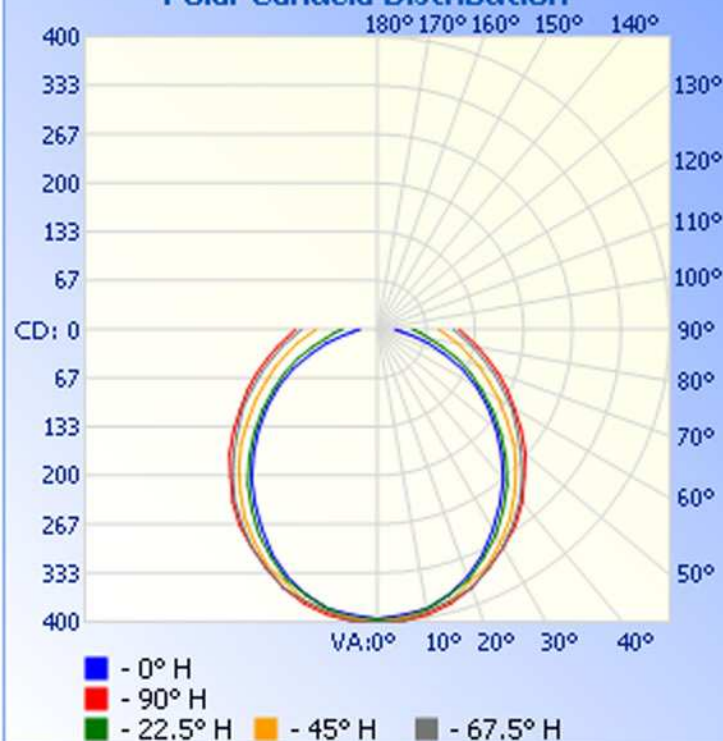

Max Candela: 400.0 at Horizontal: 45, Vertical: 0

Luminous Opening: Point

Test: 4-2-10

Flood Summary

Efficiency Lumens Horizontal Spread Vertical Spread

Field (10%):	99.9%	1,287.2	n/a	169.1
Beam (50%):	68.4%	882.0	128.2	104.8
Total:	100%	1,288.7		

Zonal Lumen Summary

Zone	Lumens	% Lamp	% Luminaire
0-30	307.5	23.9%	23.9%
0-40	502.9	39%	39.1%
0-60	898.2	69.7%	69.8%
60-90	387.9	30.1%	30.2%
0-90	1,286.2	99.8%	100%
0-180	1,286.2	99.8%	100%

Total Efficiency: 99.8%

Illuminance at a Distance

Center Beam FC Beam Width

1.7ft	142.56 fc	4.3ft	6.9ft
3.3ft	35.64 fc	8.6ft	13.7ft
5.0ft	15.84 fc	13.0ft	20.6ft
6.7ft	8.91 fc	17.3ft	27.4ft
8.3ft	5.70 fc	21.6ft	34.3ft
10.0ft	3.96 fc	25.9ft	41.2ft

■ Vert. Spread: 104.8° ■ Horiz. Spread: 128.2°

Polar Candela Distribution

Isofootcandle Plot