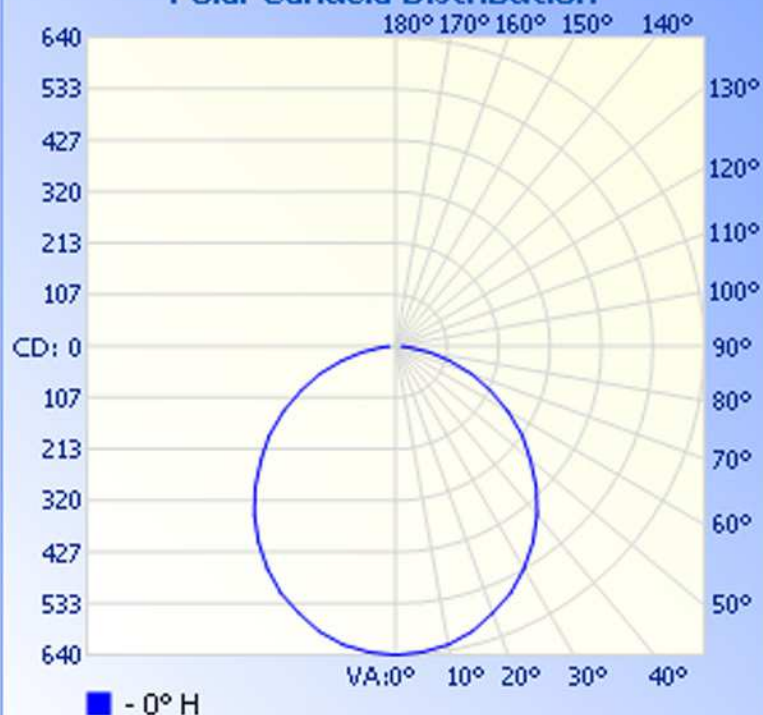

Luminaire Photometric Report

Filename: LED96T85M-576-XIW-001WF

Manufacturer: LEDTRONICS -

Luminaire: FROSTED LENS, 35.6W, 120VAC

Luminaire Cat: LED96T85M-576-XIW-001WF

Lamp: . LUMEN RATING: 1782.4Lms.

Lamp Output: 1 lamp(s), rated lamp lumens: 1782.4

Max Candela: 640.0 at Horizontal: 0, Vertical: 0

Luminous Opening: Point

Test: 1-21-11

Zonal Lumen Summary

Zone	Lumens	% Lamp	% Luminaire
0-30	491.8	27.6%	27.6%
0-40	801.7	45%	45%
0-60	1,403.1	78.7%	78.7%
60-90	379.3	21.3%	21.3%
0-90	1,782.4	100%	100%
0-180	1,782.4	100%	100%

Total Efficiency: 100%

Illuminance at a Distance

Center Beam FC   Beam Width

3.3ft	57.60 fc	9.5ft
6.7ft	14.40 fc	19.0ft
10.0ft	6.40 fc	28.6ft
13.3ft	3.60 fc	38.1ft
16.7ft	2.30 fc	47.6ft
20.0ft	1.60 fc	57.1ft

■ Beam Spread: 110.0°

Polar Candela Distribution