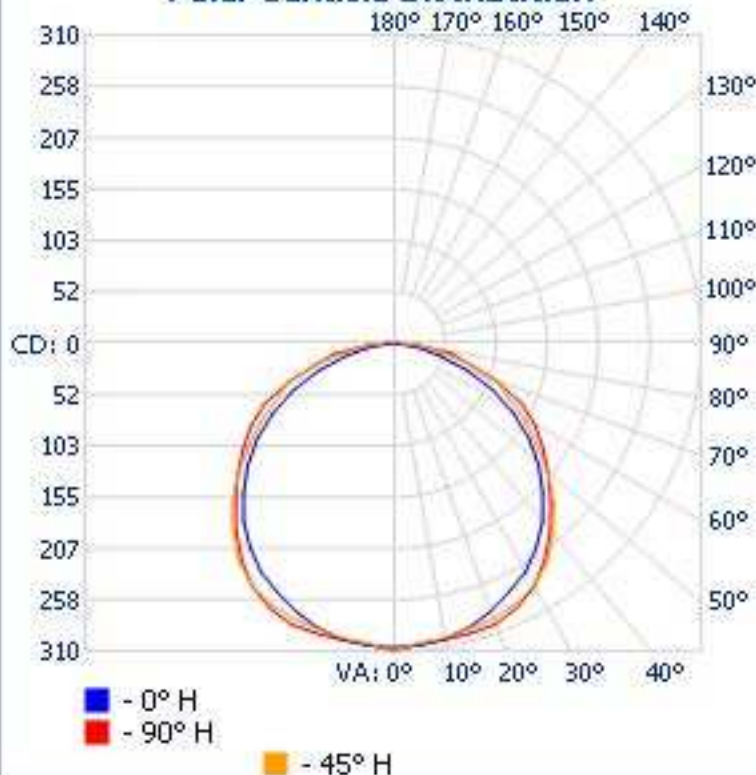

Luminaire Photometric Report

Filename: LED24T8SM-96X2-XPW-101WA

Manufacturer: LEDTRONICS -

Luminaire: CLEAR LENS,8.9W,120VAC

Luminaire Cat: LED24T8SM-96X2-XPW-101WA

Lamp: . LUMEN RATING: 969.3Lms.

Lamp Output: 1 lamp(s), rated Lumens/lamp: 969.3

Max Candela: 309.0 at Horizontal: 90°, Vertical: 0°

Luminous Opening: Point

Test: 2-15-13

Photometry : Type C

CIE Class: Direct

Cutoff Class: Cutoff

Nema Type: 7 X 7

Zonal Lumen Summary

Zone	Lumens	% Lamp	% Luminaire
0-30	245.8	25.4%	25.4%
0-40	410.5	42.4%	42.4%
0-60	740.4	76.4%	76.4%
60-90	228.9	23.6%	23.6%
70-100	103.1	10.6%	10.6%
90-120	0	0%	0%
0-90	969.3	100%	100%
90-180	0	0%	0%
0-180	969.3	100%	100%

Illuminance at a Distance

Center Beam FC

Beam Width

1.7ft	110.16 fc	5.2ft	6.4ft
3.3ft	27.54 fc	10.4ft	12.7ft
5.0ft	12.24 fc	15.6ft	19.1ft
6.7ft	6.89 fc	20.8ft	25.5ft
8.3ft	4.41 fc	26.0ft	31.9ft
10.0ft	3.06 fc	31.2ft	38.2ft

■ Vert. Spread: 114.7°

■ Horiz. Spread: 124.8°

Polar Candela Distribution