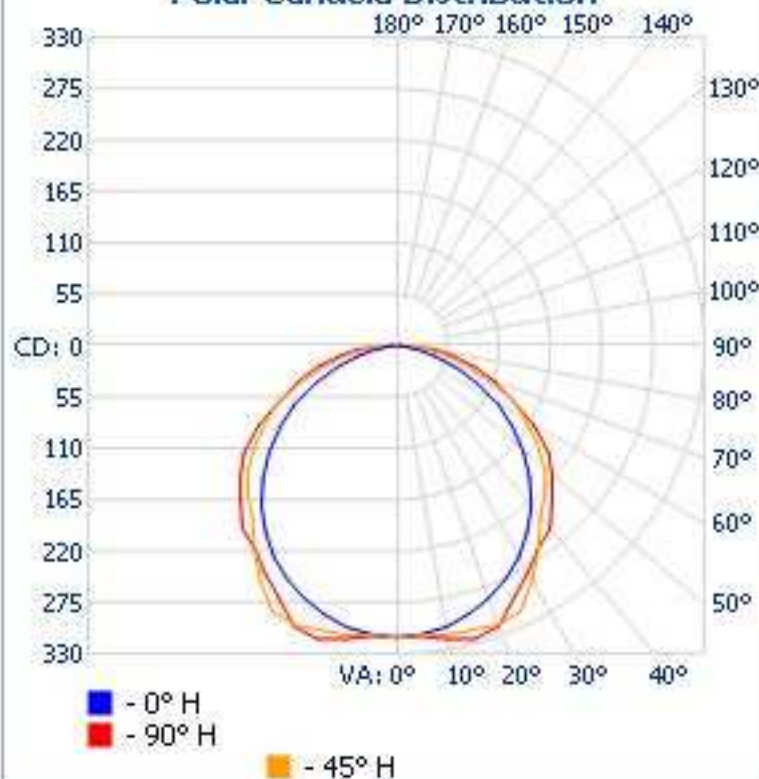

Max Candela: 325.0 at Horizontal: 90°, Vertical: 15°

Luminous Opening: Point

Test: 2-19-13

Photometry : Type C

CIE Class: Direct

Cutoff Class: Cutoff

Nema Type: 7 X 7

Zonal Lumen Summary

Zone	Lumens	% Lamp	% Luminaire
0-30	256.0	26.2%	26.2%
0-40	418.9	42.8%	42.8%
0-60	750.4	76.7%	76.7%
60-90	228.3	23.3%	23.3%
70-100	103.7	10.6%	10.6%
90-120	0	0%	0%
0-90	978.7	100%	100%
90-180	0	0%	0%
0-180	978.7	100%	100%

Illuminance at a Distance

Center Beam FC Beam Width

1.7ft	112.32 fc	4.6ft	6.0ft
3.3ft	28.08 fc	9.2ft	12.1ft
5.0ft	12.48 fc	13.8ft	18.1ft
6.7ft	7.02 fc	18.4ft	24.2ft
8.3ft	4.49 fc	23.0ft	30.2ft
10.0ft	3.12 fc	27.6ft	36.2ft

■ Vert. Spread: 108.2° ■ Horiz. Spread: 122.2°

Polar Candela Distribution

Isofootcandle Plot

■ 20 fc ■ 2.5 fc ■ 0.2 fc Mount height: 10ft
 ■ 10 fc ■ 1 fc ■ 0.1 fc Total LLF: 1
 ■ 5 fc ■ 0.5 fc
 Distance in units of mount height