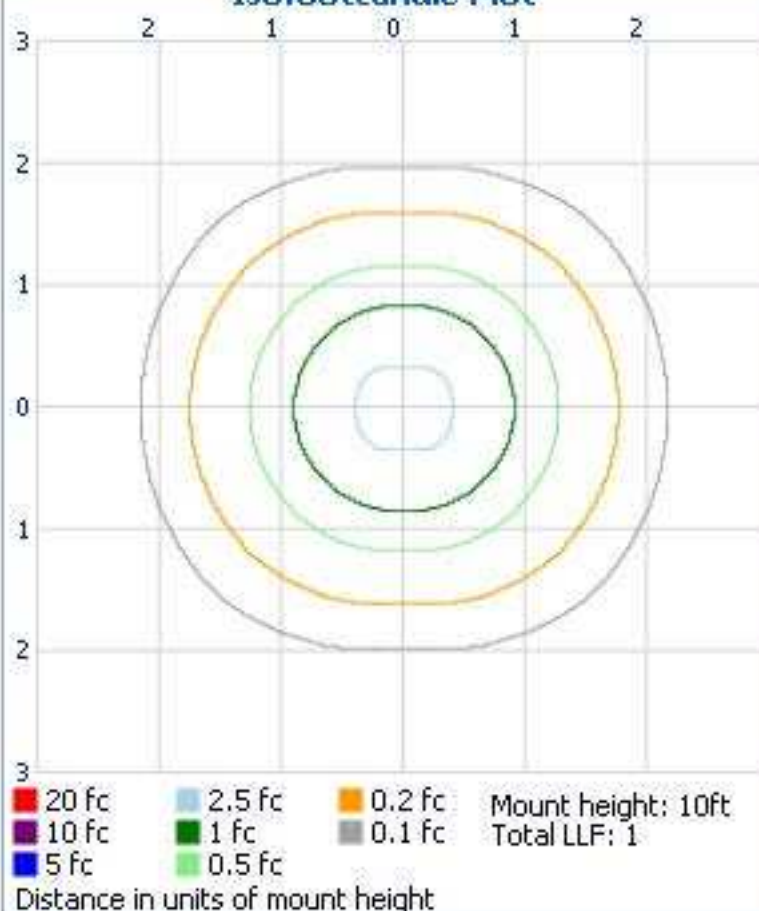

Zone	Lumens	% Lamp	% Luminaire
0-30	256.0	26.2%	26.2%
0-40	418.9	42.8%	42.8%
0-60	750.4	76.7%	76.7%
60-90	228.3	23.3%	23.3%
70-100	103.7	10.6%	10.6%
90-120	0	0%	0%
0-90	978.7	100%	100%
90-180	0	0%	0%
0-180	978.7	100%	100%

Illuminance at a Distance

Center Beam FC Beam Width

1.7ft	112.32 fc	4.6ft	6.0ft
3.3ft	28.08 fc	9.2ft	12.1ft
5.0ft	12.48 fc	13.8ft	18.1ft
6.7ft	7.02 fc	18.4ft	24.2ft
8.3ft	4.49 fc	23.0ft	30.2ft
10.0ft	3.12 fc	27.6ft	36.2ft

■ Vert. Spread: 108.2° ■ Horiz. Spread: 122.2°

Polar Candela Distribution

Isofootcandle Plot

■ 20 fc ■ 2.5 fc ■ 0.2 fc Mount height: 10ft
 ■ 10 fc ■ 1 fc ■ 0.1 fc Total LLF: 1
 ■ 5 fc ■ 0.5 fc
 Distance in units of mount height