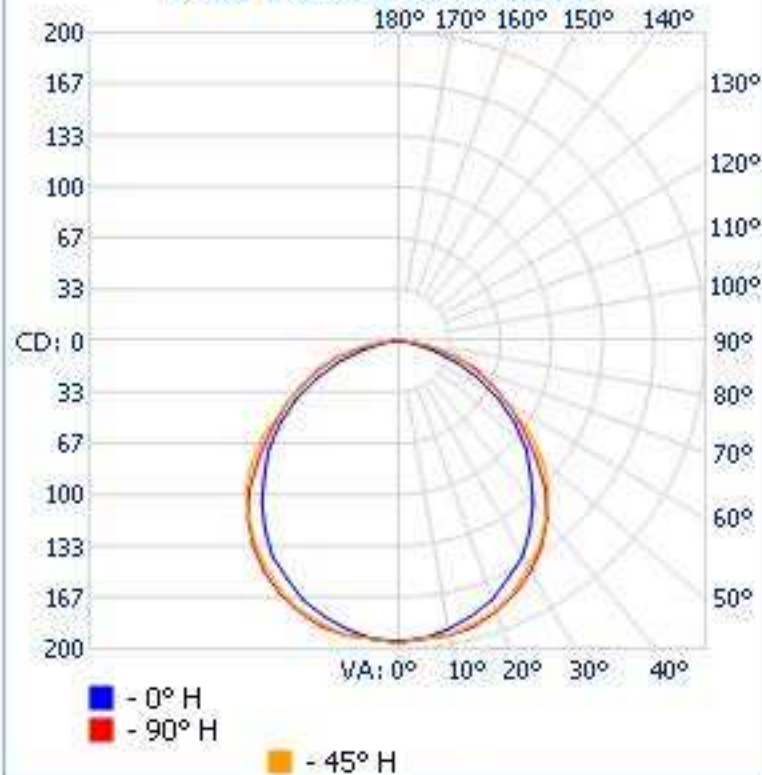

Luminaire Photometric Report

Filename: LED24T85M-96X2-XIW-101WA

Manufacturer: LEDTRONICS -

Luminaire: CLEAR LENS,8.5W,120VAC

Luminaire Cat: LED24T85M-96X2-XIW-101WA

Lamp: . LUMEN RATING: 557.8Lms.

Lamp Output: 1 lamp(s), rated Lumens/lamp: 557.8

Max Candela: 196.0 at Horizontal: 45°, Vertical: 0°

Luminous Opening: Point

Test: 2-19-13

Photometry : Type C

CIE Class: Direct

Cutoff Class: Cutoff

Nema Type: 7 X 7

Zonal Lumen Summary

Zone	Lumens	% Lamp	% Luminaire
0-30	153.6	27.5%	27.5%
0-40	252.7	45.3%	45.3%
0-60	445.6	79.9%	79.9%
60-90	112.2	20.1%	20.1%
70-100	47.6	8.5%	8.5%
90-120	0	0%	0%
0-90	557.8	100%	100%
90-180	0	0%	0%
0-180	557.8	100%	100%

Illuminance at a Distance

Center Beam FC   Beam Width

1.7ft	70.20 fc	4.5ft	4.9ft
3.3ft	17.55 fc	9.0ft	9.8ft
5.0ft	7.80 fc	13.6ft	14.7ft
6.7ft	4.39 fc	18.1ft	19.5ft
8.3ft	2.81 fc	22.6ft	24.4ft
10.0ft	1.95 fc	27.1ft	29.3ft

■ Vert. Spread: 107.2°

■ Horiz. Spread: 111.4°

Polar Candela Distribution