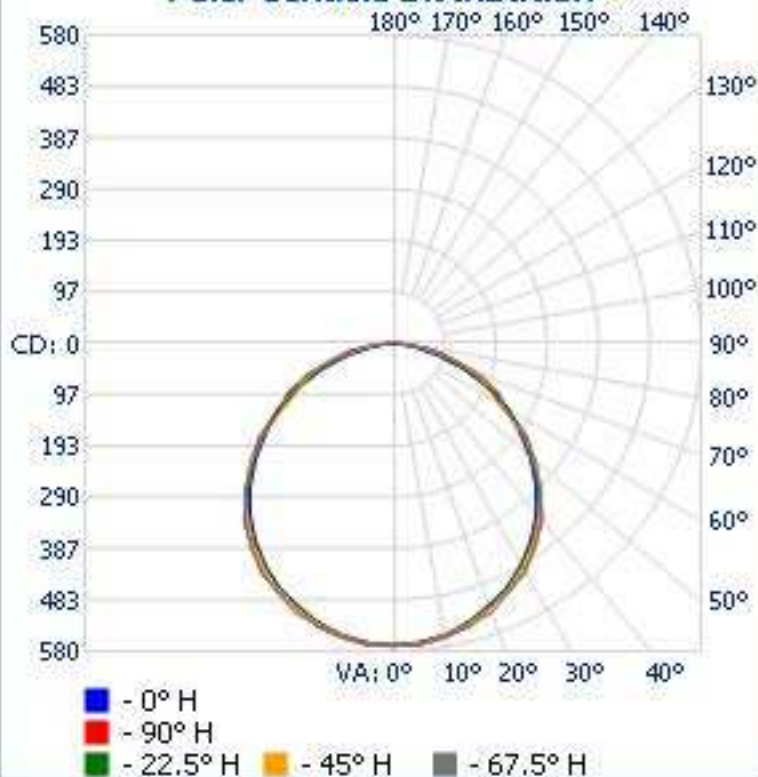

Max Candela: 570.0 at Horizontal: 67.5°, Vertical: 0°

Luminous Opening: Point

Test: 3-12-13

Photometry : Type C

CIE Class: Direct

Cutoff Class: Cutoff

Nema Type: 7 X 7

Zonal Lumen Summary

Zone	Lumens	% Lamp	% Luminaire
0-30	444.0	26.9%	26.9%
0-40	731.7	44.3%	44.3%
0-60	1,297.8	78.5%	78.5%
60-90	355.5	21.5%	21.5%
70-100	154.6	9.4%	9.4%
90-120	0	0%	0%
0-90	1,653.3	100%	100%
90-180	0	0%	0%
0-180	1,653.3	100%	100%

Illuminance at a Distance

Center Beam FC

Beam Width

1.7ft	204.48 fc	4.9ft	5.1ft
3.3ft	51.12 fc	9.8ft	10.3ft
5.0ft	22.72 fc	14.7ft	15.4ft
6.7ft	12.78 fc	19.6ft	20.5ft
8.3ft	8.18 fc	24.5ft	25.7ft
10.0ft	5.68 fc	29.3ft	30.8ft

■ Vert. Spread: 111.4°

■ Horiz. Spread: 114.0°

Polar Candela Distribution

Isofootcandle Plot