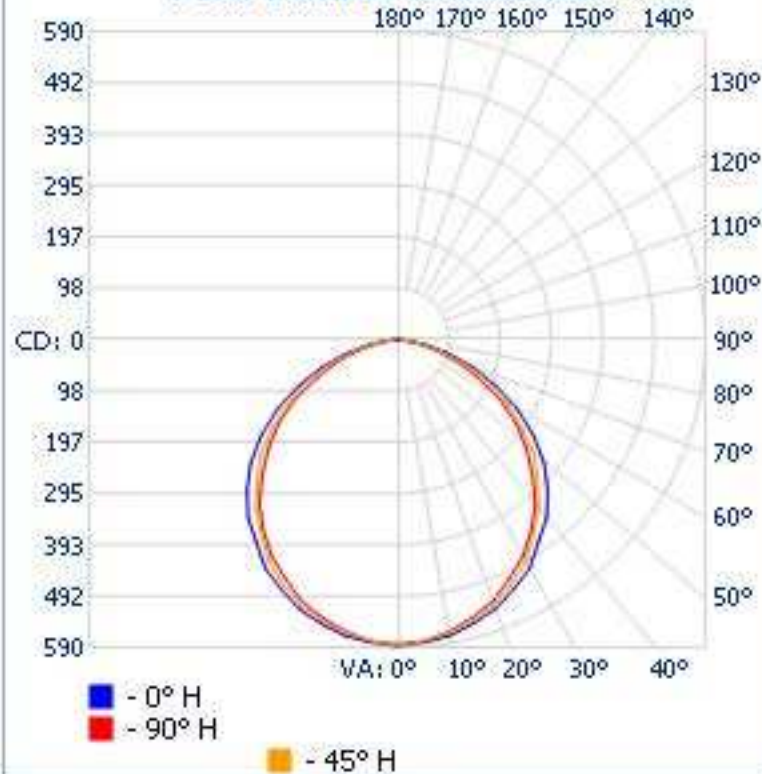

Max Candela: 588.0 at Horizontal: 90°, Vertical: 0°

Luminous Opening: Point

Test: 6-27-13

Photometry : Type C

CIE Class: Direct

Cutoff Class: Cutoff

Nema Type: 7 X 7

Zonal Lumen Summary

Zone	Lumens	% Lamp	% Luminaire
0-30	450.7	28.2%	28.2%
0-40	737.3	46.1%	46.1%
0-60	1,295.3	80.9%	80.9%
60-90	305.2	19.1%	19.1%
70-100	117.6	7.3%	7.3%
90-120	0	0%	0%
0-90	1,600.6	100%	100%
90-180	0	0%	0%
0-180	1,600.6	100%	100%

Illuminance at a Distance

Center Beam FC Beam Width

1.7ft	209.88 fc	5.2ft	4.5ft
3.3ft	52.47 fc	10.4ft	8.9ft
5.0ft	23.32 fc	15.5ft	13.4ft
6.7ft	13.12 fc	20.7ft	17.8ft
8.3ft	8.40 fc	25.9ft	22.3ft
10.0ft	5.83 fc	31.1ft	26.7ft

■ Vert. Spread: 114.5° ■ Horiz. Spread: 106.4°

Polar Candela Distribution

Isofootcandle Plot