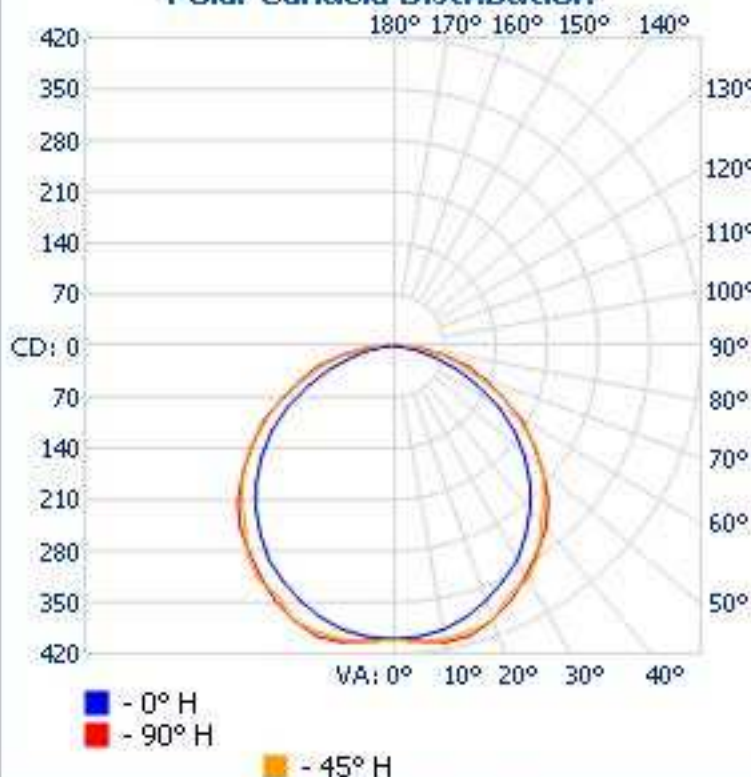

Max Candela: 410.0 at Horizontal: 90°, Vertical: 10°

Luminous Opening: Point

Test: 2-20-13

Photometry : Type C

CIE Class: Direct

Cutoff Class: Cutoff

Nema Type: 7 X 7

Zonal Lumen Summary

Zone	Lumens	% Lamp	% Luminaire
0-30	323.3	26.1%	26.1%
0-40	533.7	43.1%	43.1%
0-60	956.4	77.2%	77.2%
60-90	283.1	22.8%	22.8%
70-100	129.3	10.4%	10.4%
90-120	0	0%	0%
0-90	1,239.6	100%	100%
90-180	0	0%	0%
0-180	1,239.6	100%	100%

Illuminance at a Distance

Center Beam FC Beam Width

1.7ft	144.00 fc	4.8ft	5.7ft
3.3ft	36.00 fc	9.6ft	11.4ft
5.0ft	16.00 fc	14.4ft	17.1ft
6.7ft	9.00 fc	19.2ft	22.8ft
8.3ft	5.76 fc	24.0ft	28.5ft
10.0ft	4.00 fc	28.8ft	34.2ft

■ Vert. Spread: 110.5° ■ Horiz. Spread: 119.4°

Polar Candela Distribution

Isofootcandle Plot