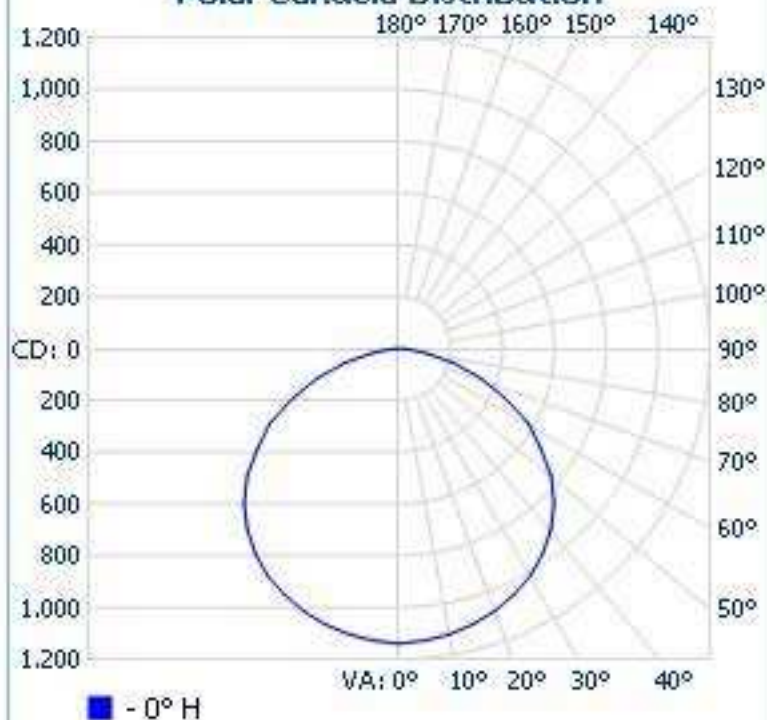

Luminaire Photometric Report

Filename: LED96T85M-384X2-XWW-101W

Manufacturer: LEDTRONICS -

Luminaire: CLEAR LENS,36.6W,120VAC

Luminaire Cat: LED96T85M-384X2-XWW-101W

Lamp: . LUMEN RATING: 3482.1Lms.

Lamp Output: 1 lamp(s), rated Lumens/lamp: 3482.1

Max Candela: 1,140.0 at Horizontal: 0°, Vertical: 0°

Luminous Opening: Point

Test: 5-28-13

Photometry : Type C

CIE Class: Direct

Cutoff Class: Full Cutoff

Nema Type: 7 X 7

Zonal Lumen Summary

Zone	Lumens	% Lamp	% Luminaire
0-30	903.1	25.9%	25.9%
0-40	1,507.8	43.3%	43.3%
0-60	2,755.7	79.1%	79.1%
60-90	726.4	20.9%	20.9%
70-100	279.0	8%	8%
90-120	0	0%	0%
0-90	3,482.1	100%	100%
90-180	0	0%	0%
0-180	3,482.1	100%	100%

Illuminance at a Distance

Center Beam FC   Beam Width

1.7ft	410.40 fc	5.8ft
3.3ft	102.60 fc	11.6ft
5.0ft	45.60 fc	17.4ft
6.7ft	25.65 fc	23.2ft
8.3ft	16.42 fc	29.1ft
10.0ft	11.40 fc	34.9ft

■ Beam Spread: 120.3°

Polar Candela Distribution