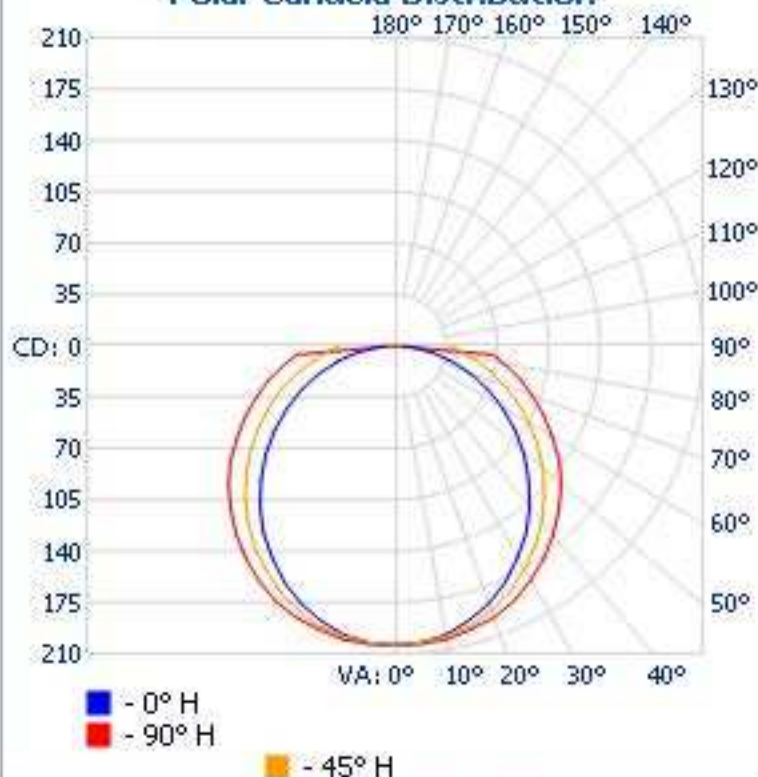

Zone	Lumens	% Lamp	% Luminaire
0-30	160.2	23.3%	23.3%
0-40	264.3	38.5%	38.5%
0-60	481.5	70.2%	70.1%
60-90	204.9	29.9%	29.9%
70-100	113.8	16.6%	16.6%
90-120	0	0%	0%
0-90	686.4	100%	100%
90-180	0	0%	0%
0-180	686.4	100%	100%

Illuminance at a Distance

Center Beam FC Beam Width

1.7ft	73.44 fc	4.8ft	8.8ft
3.3ft	18.36 fc	9.5ft	17.5ft
5.0ft	8.16 fc	14.3ft	26.3ft
6.7ft	4.59 fc	19.1ft	35.0ft
8.3ft	2.94 fc	23.8ft	43.8ft
10.0ft	2.04 fc	28.6ft	52.6ft

■ Vert. Spread: 110.1°

■ Horiz. Spread: 138.3°

Polar Candela Distribution

Isofootcandle Plot