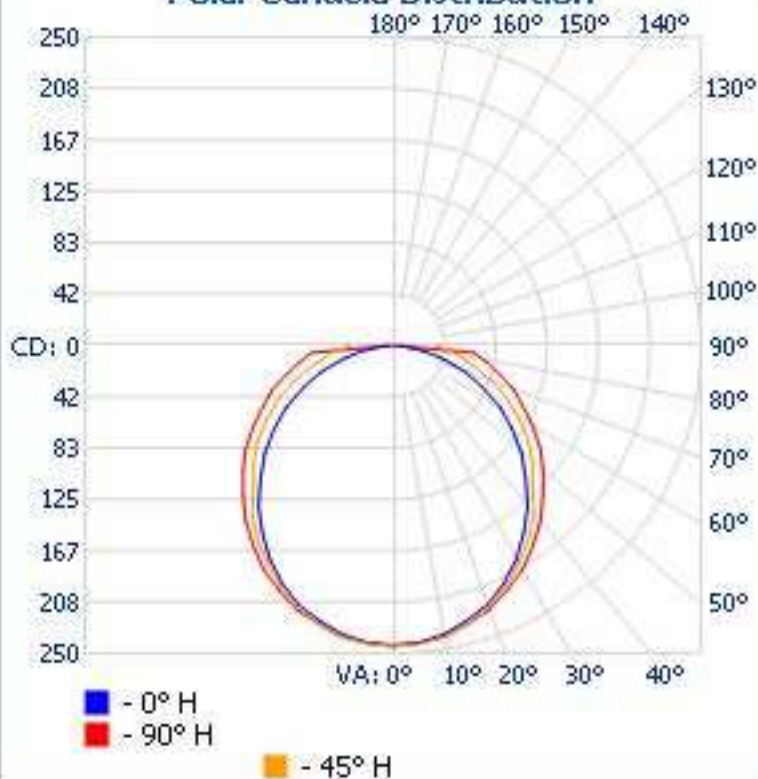

Luminaire Photometric Report

Filename: LED24T85M-96X2-XWW-101WFA

Manufacturer: LEDTRONICS -

Luminaire: FROSTED LENS, 8.9W, 120VAC

Luminaire Cat: LED24T85M-96X2-XWW-101WFA

Lamp: . LUMEN RATING: 766.2Lms.

Lamp Output: 1 lamp(s), rated Lumens/lamp: 766.2

Max Candela: 244.0 at Horizontal: 0°, Vertical: 0°

Luminous Opening: Point

Test: 2-20-13

Photometry : Type C

CIE Class: Direct

Cutoff Class: Semicutoff

Nema Type: 7 X 7

Zonal Lumen Summary

Zone	Lumens	% Lamp	% Luminaire
0-30	188.3	24.6%	24.6%
0-40	308.2	40.2%	40.2%
0-60	551.9	72%	72%
60-90	214.3	28%	28%
70-100	115.0	15%	15%
90-120	0	0%	0%
0-90	766.2	100%	100%
90-180	0	0%	0%
0-180	766.2	100%	100%

Illuminance at a Distance

Center Beam FC

Beam Width

1.7ft	87.84 fc	4.6ft	6.5ft
3.3ft	21.96 fc	9.1ft	13.1ft
5.0ft	9.76 fc	13.7ft	19.6ft
6.7ft	5.49 fc	18.3ft	26.2ft
8.3ft	3.51 fc	22.8ft	32.7ft
10.0ft	2.44 fc	27.4ft	39.3ft

■ Vert. Spread: 107.8°

■ Horiz. Spread: 126.0°

Polar Candela Distribution