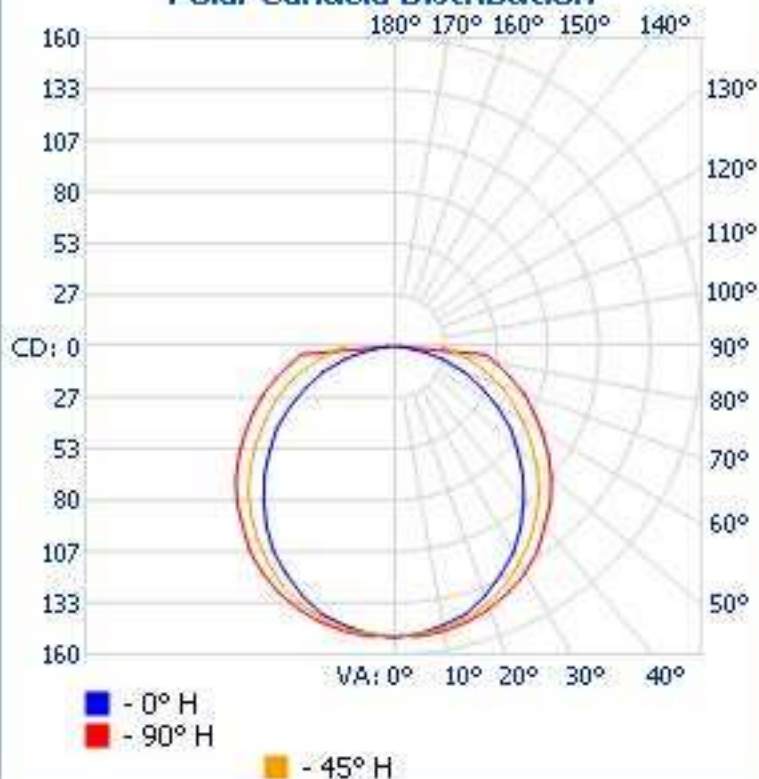

Zone	Lumens	% Lamp	% Luminaire
0-30	118.3	23.7%	23.7%
0-40	195.0	39%	39%
0-60	353.8	70.8%	70.8%
60-90	145.9	29.2%	29.2%
70-100	79.9	16%	16%
90-120	0	0%	0%
0-90	499.8	100%	100%
90-180	0	0%	0%
0-180	499.8	100%	100%

Illuminance at a Distance

Center Beam FC

Beam Width

1.7ft	54.36 fc	4.8ft	8.2ft
3.3ft	13.59 fc	9.5ft	16.3ft
5.0ft	6.04 fc	14.3ft	24.5ft
6.7ft	3.40 fc	19.0ft	32.7ft
8.3ft	2.17 fc	23.8ft	40.9ft
10.0ft	1.51 fc	28.5ft	49.0ft

■ Vert. Spread: 109.9°

■ Horiz. Spread: 135.6°

Polar Candela Distribution

Isofootcandle Plot