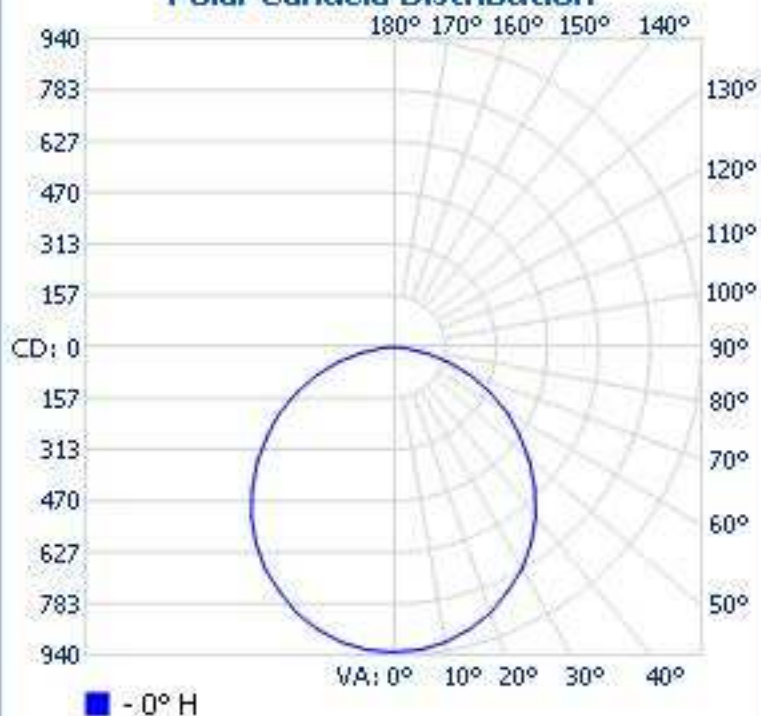

Luminaire Photometric Report

Filename: LED96T85M-384X2-XWW-101WF

Manufacturer: LEDTRONICS -

Luminaire: FROSTED LENS, 37.1W, 120VAC

Luminaire Cat: LED96T85M-384X2-XWW-101WF

Lamp: . LUMEN RATING: 2617.2Lms.

Lamp Output: 1 lamp(s), rated Lumens/lamp: 2617.2

Max Candela: 930.0 at Horizontal: 0°, Vertical: 0°

Luminous Opening: Point

Test: 6-12-13

Photometry : Type C

CIE Class: Direct

Cutoff Class: Full Cutoff

Nema Type: 7 X 7

Zonal Lumen Summary

Zone	Lumens	% Lamp	% Luminaire
0-30	719.1	27.5%	27.5%
0-40	1,176.4	44.9%	44.9%
0-60	2,067.2	79%	79%
60-90	550.0	21%	21%
70-100	229.1	8.8%	8.8%
90-120	0	0%	0%
0-90	2,617.2	100%	100%
90-180	0	0%	0%
0-180	2,617.2	100%	100%

Illuminance at a Distance

Center Beam FC   Beam Width

1.7ft	334.80 fc	4.8ft
3.3ft	83.70 fc	9.6ft
5.0ft	37.20 fc	14.4ft
6.7ft	20.93 fc	19.3ft
8.3ft	13.39 fc	24.1ft
10.0ft	9.30 fc	28.9ft

■ Beam Spread: 110.6°

Polar Candela Distribution