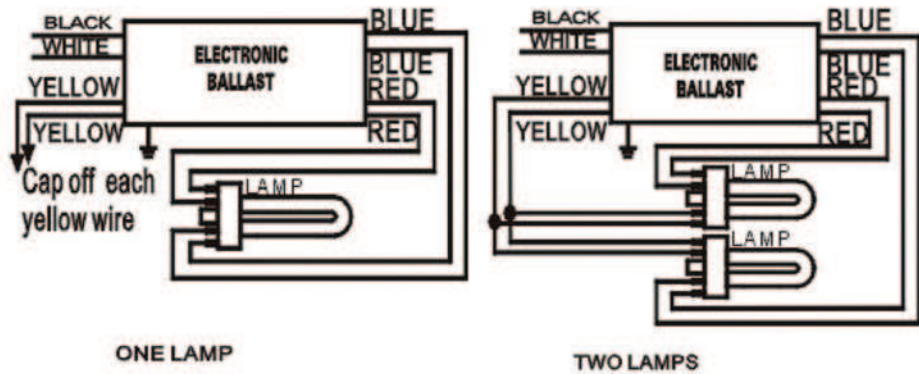

Wiring Lengths

Black	16.5"
White	16.5"
Blue	31"
Red	31"
Yellow	46.5"

Dimensions

Length (L)	9.5"
Width (W)	1.69"
Height (H)	1.14"
Mounting (M)	8.9"
Mounting (S)	1.22"
Hole Diameter	0.209"
Weight	1.45 lbs.
Case Qty.	20 pcs.

APPLICATION

- Minimum Starting Temp -18°C
- Maximum Case Temp 75°C
- Remote Wiring Length up to 18 ft

INSTALLATION

- Install in accordance with the National Electrical Code
- Use with 600V rated wire
- Use external ground wire
- Do not connect any lamp lead to neutral
- Mounting side of ballast package must be in complete contact with metallic fixture surface for proper thermal dissipation