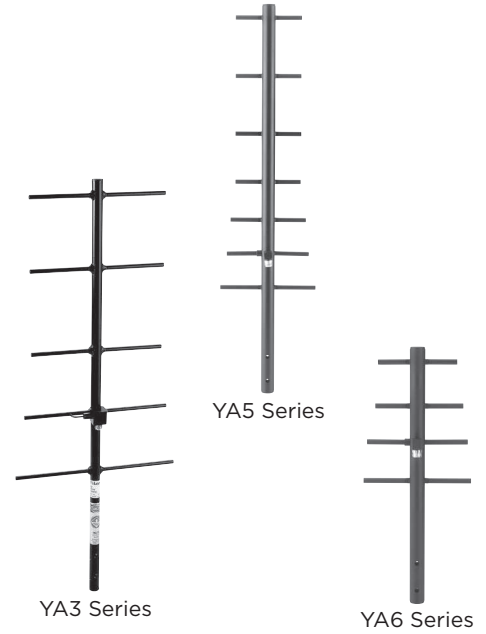

BASE STATION ANTENNAS

YAGIS

All Pulse/Larsen Yagis have the following specifications:

Construction: Fully Welded Elements **Wind Load:** 100 mph
VSWR: 2.0:1 **Feed Connection:** N Female
Power Rating: 300 Watts **Mounting Hardware:** Included

Model	# of Elements	Frequency (MHz)	Gain (dBd/dBi)	Length (In)
YA3406WN	5	406-430	9/11	42.25
YA3450WN	5	450-470	9/11	36.25
YA5740W	7	740-806	9/11	32.75
YA6740W	4	740-806	6/8	19.25
YA5800W	7	806-866	9/11	31.25
YA6800W	4	806-866	6/8	17.5
YA5825W	7	824-896	9/11	31.25
YA6825	4	824-896	6/8	17.5
YA5900W	7	890-960	9/11	30
YA6900W	4	890-960	6/8	17.5