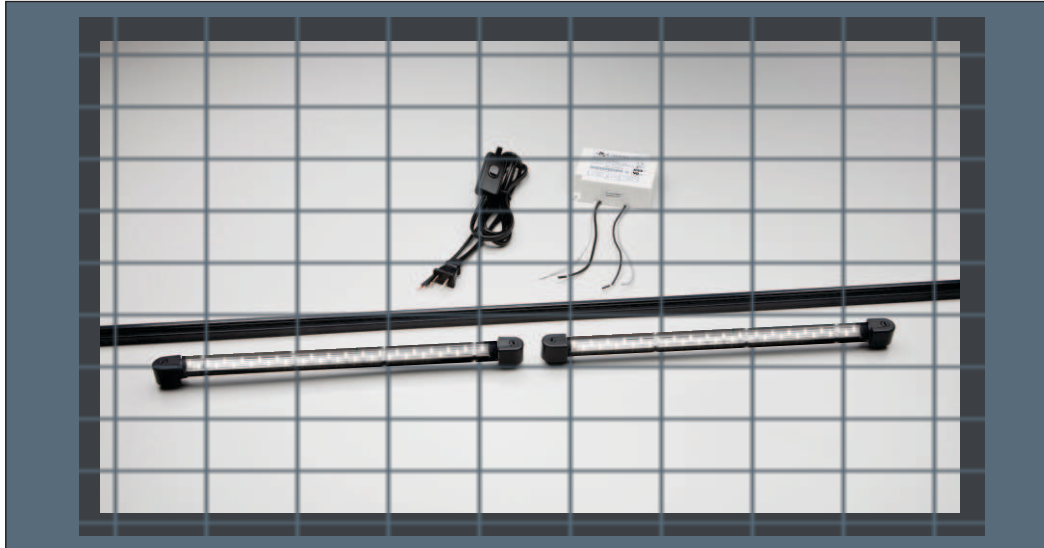

PENINSULA SERIES P3100 3' TRACK KIT

Quantity	Califia Lighting Part Number	Description
2	P3100 - _ - TR	LED Luminaire, available in 4 color temps, see individual specs on Peninsula product brief.
1	CTR-36B	Track, 3' Black
1	CTR-EN01B	Live End Feeder For Power Supply Connection
1	SW-1002	In-line On/Off Switch
1	PS-1032	12 Watt Power Supply

The Peninsula's durable plastic construction makes it an economical lightweight luminaire delivering a wide range of semi-diffused light output. This track compatible luminaire is available with 2', 3', and 4' tracks and can easily be extended to longer lengths and at 90° angles for corner mounting.