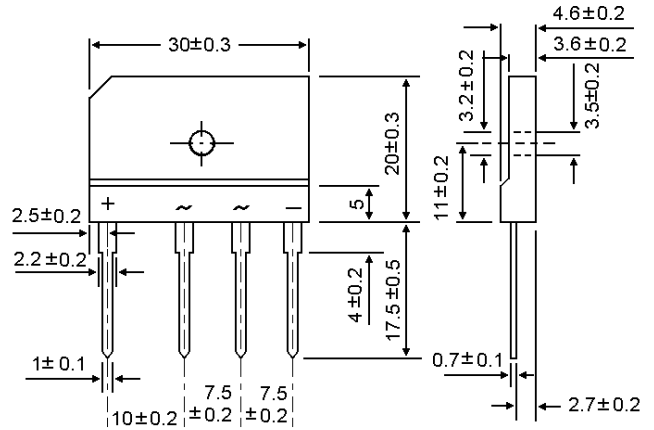

15 AMPERE SINGLE PHASE GLASS PASSIVATED BRIDGE RECTIFIERS

Case Style GBJ

Dimensions in millimeters

MAXIMUM RATINGS AND ELECTRICAL CHARACTERISTICS