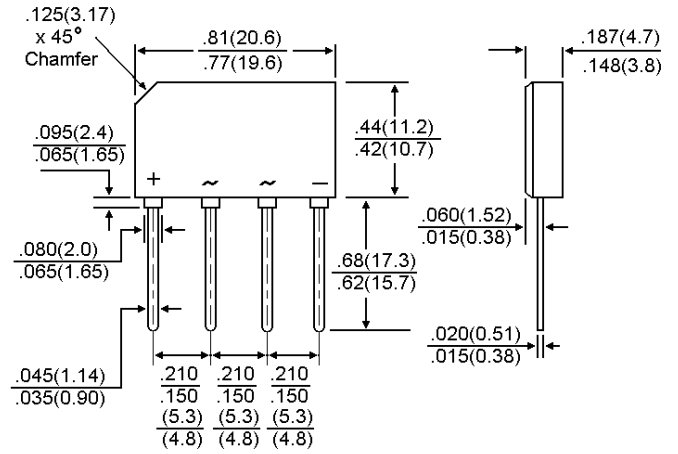

### SILICON BRIDGE RECTIFIER

Unit: inch(mm)

### MAXIMUM RATINGS AND ELECTRICAL CHARACTERISTICS