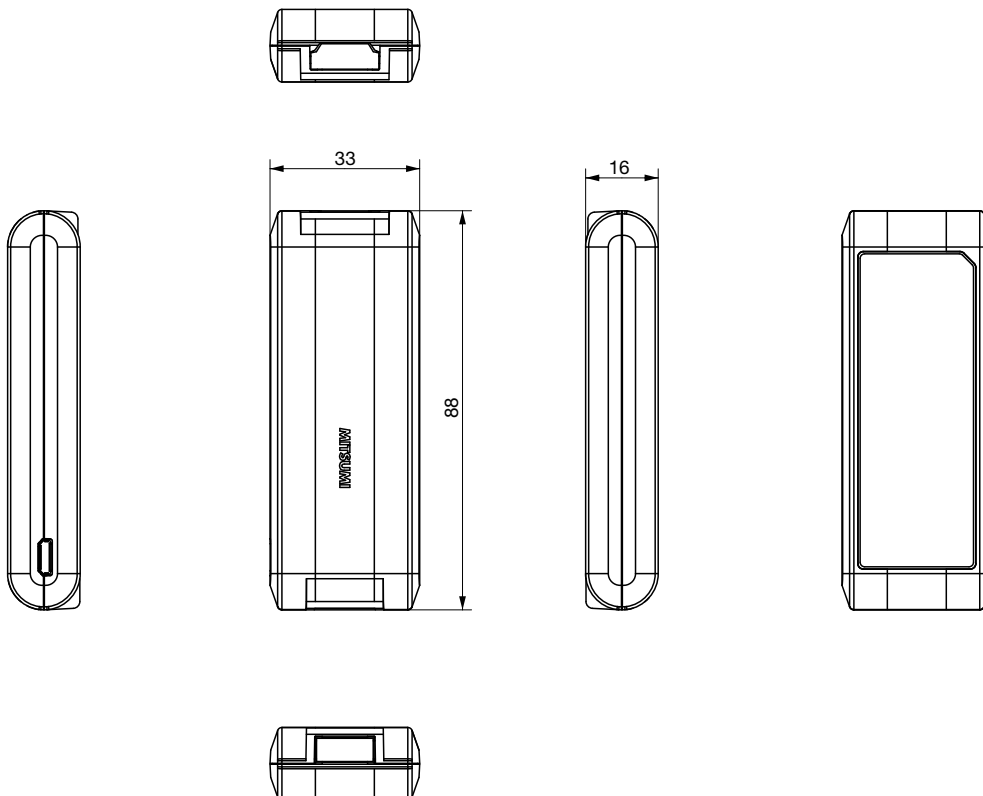

Simple service box ITB-5070

OUTLINE

Compatible with various services such as OTT service or cloud service, and it is a terminal easily used by general users. For an example, it is possible to playback the contents on the Internet by connecting it to the HDMI terminal of the TV. Also, making best of the Android platform, it can customize the playback method of various motion pictures, still pictures, or music to specify the usage, making it an optimal product for simplified service.

FEATURES

1. Small format being aware of mobile size.
2. Android platform making the cloud service linkage easy.
3. Multi DRM & DLNA compatibility supporting various contents.

SPECIFICATIONS

Item	Specifications
RAM Capacity	512M/1G Bytes
ROM Capacity	2G/4G Bytes
OS	Android 4.0.4 (ICS)
Wireless Method	IEEE802.11b/g/n (2.4GHz) Bluetooth 2.1+EDR
Output Interface	HDMI
Input Power Supply Voltage	DC+5V (Micro USB interface)
Connector for External Storage	Micro SD card standard (optional)
External Dimensions	88 (L) ×33 (W) ×16 (H) mm
Power Consumption	2.5W or less
Weight	Approximately 30g

DIMENSIONS

Unit : mm