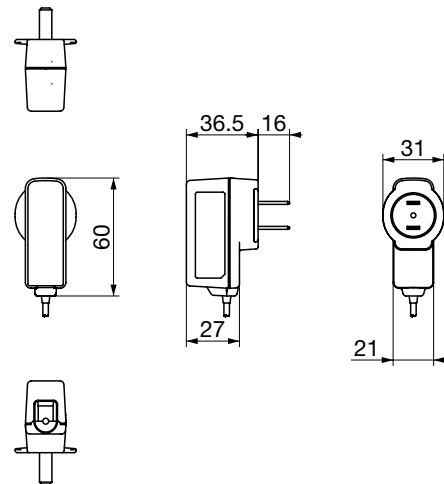

SPECIFICATIONS

Item	Specifications
Input voltage	AC 100~240V
Output capacity	4W
Destinations	Europe, U.K., China, Hong Kong, North America, Australia, Thailand, Taiwan
Safety standards	Conforms to IEC60950
External dimensions	21 (W) × 60 (D) × 27 (H) mm (except for plug)

DIMENSIONS

Europe

Unit: mm

U.K. · Hong Kong

Unit: mm

North America

Unit: mm

China

Unit: mm

Australia

Unit: mm

• Any products mentioned in this catalog are subject to any modification in their appearance and others for improvements without prior notification.
 • The details listed here are not a guarantee of the individual products at the time of ordering. When using the products, you will be asked to check their specifications.