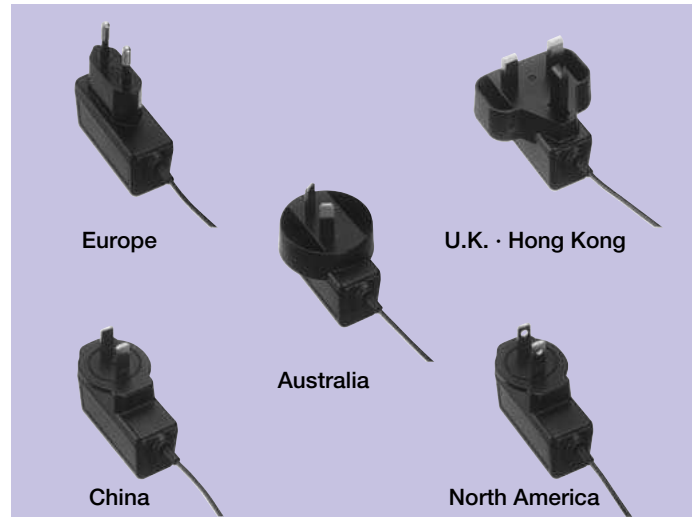

4W Small AC Adaptors with Worldwide Input ADP-W4 Series

Adaptors, Chargers/Switching Power Supplies

OUTLINE

Small, portable AC adaptor for use overseas.
Can meet safety standards for all destinations.

FEATURES

1. Standard Mitsumi case.
2. A series of small, standard cases is available for each country.
3. Input voltage supports worldwide input.
4. Output specifications can be customized.

USES

1. Mobile phones.
2. Small electric equipment.
3. Healthcare equipment.

SPECIFICATIONS

Item	Specifications
Input voltage	AC 100~240V
Output capacity	4W
Destinations	Europe, U.K., China, Hong Kong, North America, Australia, Thailand, Taiwan
Safety standards	Conforms to IEC60950
External dimensions	21 (W) × 60 (D) × 27 (H) mm (except for plug)