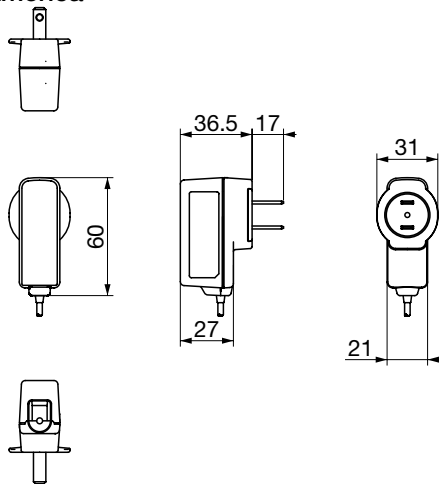

SPECIFICATIONS

Item	Specifications
Input voltage	AC 100~240V
Output capacity	4W
Destinations	Europe, U.K., China, Hong Kong, North America, Australia, Thailand, Taiwan
Safety standards	Conforms to IEC60950
External dimensions	21 (W) × 60 (D) × 27 (H) mm (except for plug)

DIMENSIONS

Europe

Unit: mm

U.K. · Hong Kong

Unit: mm

North America

Unit: mm

China

Unit: mm

Australia

Unit: mm

• Any products mentioned in this catalog are subject to any modification in their appearance and others for improvements without prior notification.
 • The details listed here are not a guarantee of the individual products at the time of ordering. When using the products, you will be asked to check their specifications.