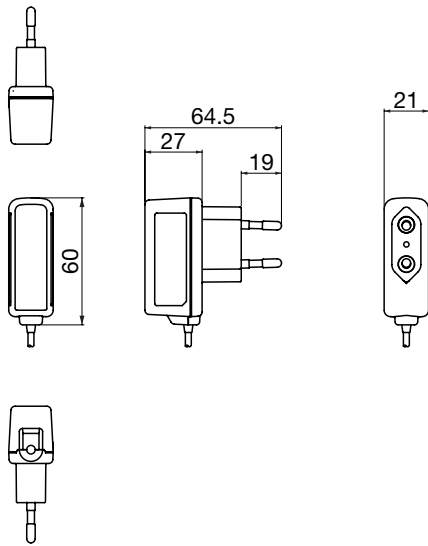

1. Standard Mitsumi case.
2. A series of small, standard cases is available for each country.
3. Input voltage supports worldwide input.
4. Output specifications can be customized.

USES

1. Mobile phones.
2. Small electric equipment.
3. Healthcare equipment.

SPECIFICATIONS

Item	Specifications
Input voltage	AC 100~240V
Output capacity	4W
Destinations	Europe, U.K., China, Hong Kong, North America, Australia, Thailand, Taiwan
Safety standards	Conforms to IEC60950
External dimensions	21 (W) × 60 (D) × 27 (H) mm (except for plug)

DIMENSIONS

Europe

Unit: mm

U.K. · Hong Kong

Unit: mm

North America

Unit: mm

China