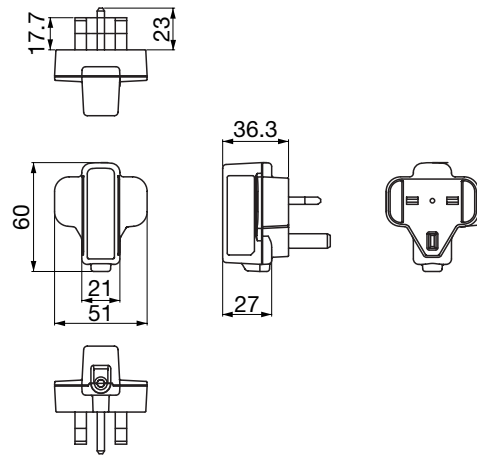

SPECIFICATIONS

Item	Specifications
Input voltage	AC 100~240V
Output capacity	4W
Destinations	Europe, U.K., China, Hong Kong, North America, Australia, Thailand, Taiwan
Safety standards	Conforms to IEC60950
External dimensions	21 (W) × 60 (D) × 27 (H) mm (except for plug)

DIMENSIONS

Europe

Unit: mm

U.K. · Hong Kong

Unit: mm

North America

Unit: mm

China

Unit: mm

Australia

Unit: mm

• Any products mentioned in this catalog are subject to any modification in their appearance and others for improvements without prior notification.
 • The details listed here are not a guarantee of the individual products at the time of ordering. When using the products, you will be asked to check their specifications.