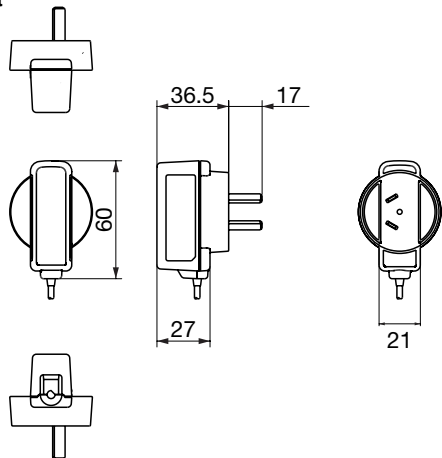

SPECIFICATIONS

Item	Specifications
Input voltage	AC 100~240V
Output capacity	4W
Destinations	Europe, U.K., China, Hong Kong, North America, Australia, Thailand, Taiwan
Safety standards	Conforms to IEC60950
External dimensions	21 (W) × 60 (D) × 27 (H) mm (except for plug)

DIMENSIONS

Europe

Unit: mm

U.K. · Hong Kong

Unit: mm

North America

Unit: mm

China

Unit: mm

Australia

Unit: mm

• Any products mentioned in this catalog are subject to any modification in their appearance and others for improvements without prior notification.
 • The details listed here are not a guarantee of the individual products at the time of ordering. When using the products, you will be asked to check their specifications.