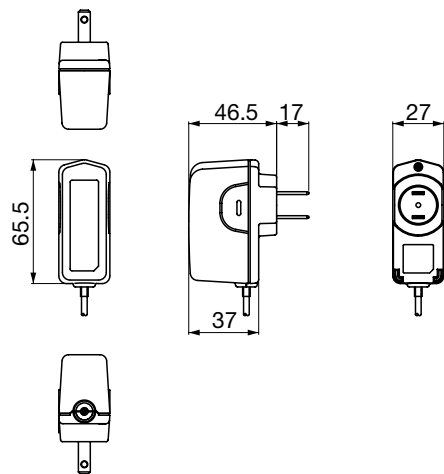

USES

1. Mobile Phones.
2. Small Electric Equipment.
3. Healthcare Equipment.

SPECIFICATIONS

Item	Specifications
Input Voltage	AC 100~240V
Output Capacity	4W
Destinations	Europe, U.K., China, Hong Kong, North America, Australia, Thailand, Taiwan
Safety Standards	Conforms to IEC60950
External Dimensions	Europe 27 (W) × 65.5 (D) × 55.5 (H) mm
	North America, China 27 (W) × 65.5 (D) × 46.5 (H) mm
	Australia 42.2 (W) × 65.5 (D) × 46.5 (H) mm
	U.K., Hong Kong 51 (W) × 65.5 (D) × 46.5 (H) mm

DIMENSIONS

Europe

Unit: mm

U.K. · Hong Kong

Unit: mm

North America

Unit: mm

China

Unit: mm

Australia

Unit: mm

• Any products mentioned in this catalog are subject to any modification in their appearance and others for improvements without prior notification.
 • The details listed here are not a guarantee of the individual products at the time of ordering. When using the products, you will be asked to check their specifications.