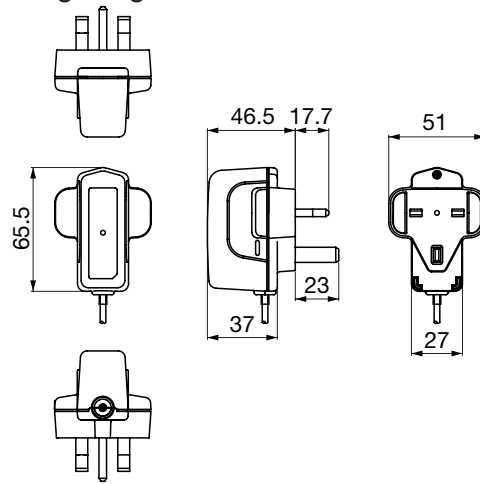

USES

1. Mobile Phones.
2. Small Electric Equipment.
3. Healthcare Equipment.

SPECIFICATIONS

Item	Specifications
Input Voltage	AC 100~240V
Output Capacity	4W
Destinations	Europe, U.K., China, Hong Kong, North America, Australia, Thailand, Taiwan
Safety Standards	Conforms to IEC60950
External Dimensions	Europe 27 (W) × 65.5 (D) × 55.5 (H) mm
	North America, China 27 (W) × 65.5 (D) × 46.5 (H) mm
	Australia 42.2 (W) × 65.5 (D) × 46.5 (H) mm
	U.K., Hong Kong 51 (W) × 65.5 (D) × 46.5 (H) mm

DIMENSIONS

Europe

Unit: mm

U.K. · Hong Kong

Unit: mm

North America

Unit: mm

China

Unit: mm

Australia

Unit: mm

• Any products mentioned in this catalog are subject to any modification in their appearance and others for improvements without prior notification.
 • The details listed here are not a guarantee of the individual products at the time of ordering. When using the products, you will be asked to check their specifications.