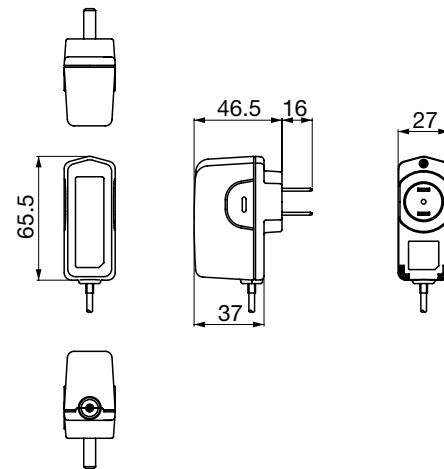

USES

1. Mobile Phones.
2. Small Electric Equipment.
3. Healthcare Equipment.

SPECIFICATIONS

Item	Specifications
Input Voltage	AC 100~240V
Output Capacity	4W
Destinations	Europe, U.K., China, Hong Kong, North America, Australia, Thailand, Taiwan
Safety Standards	Conforms to IEC60950
External Dimensions	Europe 27 (W) × 65.5 (D) × 55.5 (H) mm
	North America, China 27 (W) × 65.5 (D) × 46.5 (H) mm
	Australia 42.2 (W) × 65.5 (D) × 46.5 (H) mm
	U.K., Hong Kong 51 (W) × 65.5 (D) × 46.5 (H) mm

DIMENSIONS

Europe

Unit: mm

U.K. · Hong Kong

Unit: mm

North America

Unit: mm

China

Unit: mm

Australia

Unit: mm

• Any products mentioned in this catalog are subject to any modification in their appearance and others for improvements without prior notification.
 • The details listed here are not a guarantee of the individual products at the time of ordering. When using the products, you will be asked to check their specifications.