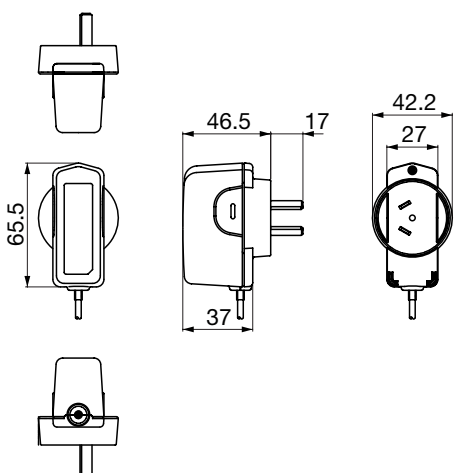

USES

1. Mobile Phones.
2. Small Electric Equipment.
3. Healthcare Equipment.

SPECIFICATIONS

Item	Specifications
Input Voltage	AC 100~240V
Output Capacity	4W
Destinations	Europe, U.K., China, Hong Kong, North America, Australia, Thailand, Taiwan
Safety Standards	Conforms to IEC60950
External Dimensions	Europe 27 (W) × 65.5 (D) × 55.5 (H) mm
	North America, China 27 (W) × 65.5 (D) × 46.5 (H) mm
	Australia 42.2 (W) × 65.5 (D) × 46.5 (H) mm
	U.K., Hong Kong 51 (W) × 65.5 (D) × 46.5 (H) mm

DIMENSIONS

Europe

Unit: mm

U.K. · Hong Kong

Unit: mm

North America

Unit: mm

China

Unit: mm

Australia

Unit: mm

• Any products mentioned in this catalog are subject to any modification in their appearance and others for improvements without prior notification.
 • The details listed here are not a guarantee of the individual products at the time of ordering. When using the products, you will be asked to check their specifications.