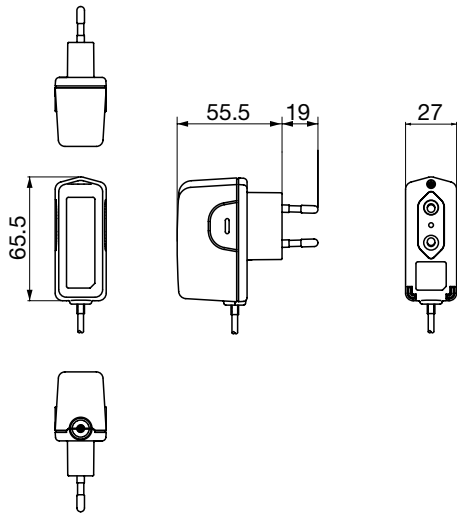

USES

1. Mobile Phones.
2. Small Electric Equipment.
3. Healthcare Equipment.

SPECIFICATIONS

Item	Specifications
Input Voltage	AC 100~240V
Output Capacity	4W
Destinations	Europe, U.K., China, Hong Kong, North America, Australia, Thailand, Taiwan
Safety Standards	Conforms to IEC60950
External Dimensions	Europe 27 (W) × 65.5 (D) × 55.5 (H) mm
	North America, China 27 (W) × 65.5 (D) × 46.5 (H) mm
	Australia 42.2 (W) × 65.5 (D) × 46.5 (H) mm
	U.K., Hong Kong 51 (W) × 65.5 (D) × 46.5 (H) mm

DIMENSIONS

Europe

Unit: mm

U.K. · Hong Kong

Unit: mm

North America

Unit: mm

China

Unit: mm

Australia

Unit: mm

• Any products mentioned in this catalog are subject to any modification in their appearance and others for improvements without prior notification.
 • The details listed here are not a guarantee of the individual products at the time of ordering. When using the products, you will be asked to check their specifications.