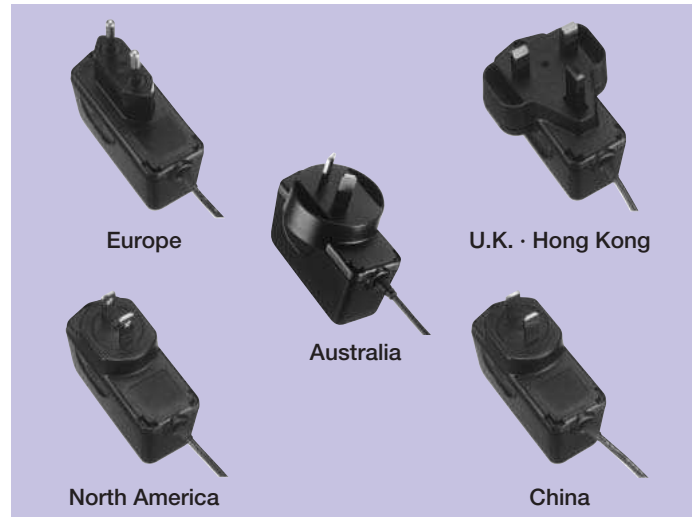

4W AC Adaptors with Worldwide Input ADP-W3 Series

Adaptors, Chargers/Switching Power Supplies

OUTLINE

Small, portable AC adaptor for use overseas.
Can meet safety standards for all destinations.

FEATURES

1. Standard Mitsumi case.
2. A series of small, standard cases is available for each country.
3. Input voltage supports worldwide input.
4. Output specifications can be customized.

USES

1. Mobile Phones.
2. Small Electric Equipment.
3. Healthcare Equipment.

SPECIFICATIONS

Item	Specifications
Input Voltage	AC 100~240V
Output Capacity	4W
Destinations	Europe, U.K., China, Hong Kong, North America, Australia, Thailand, Taiwan
Safety Standards	Conforms to IEC60950
External Dimensions	Europe 27 (W) × 65.5 (D) × 55.5 (H) mm
	North America, China 27 (W) × 65.5 (D) × 46.5 (H) mm
	Australia 42.2 (W) × 65.5 (D) × 46.5 (H) mm
	U.K., Hong Kong 51 (W) × 65.5 (D) × 46.5 (H) mm