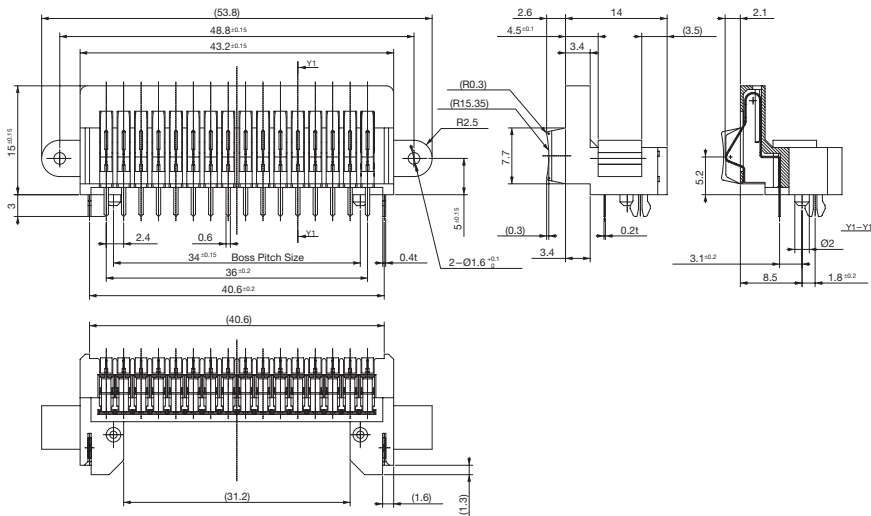

Delivery Form

	CAM-G79	CAM-G80
Packing Form	Tray	Tray
Number of Standard Storage	With cap, 50/Tray, Without cap 115/Tray	75/Tray

DIMENSIONS

CAM-G79

CAM-G80

Unit: mm

• Any products mentioned in this catalog are subject to any modification in their appearance and others for improvements without prior notification.
 • The details listed here are not a guarantee of the individual products at the time of ordering. When using the products, you will be asked to check their specifications.