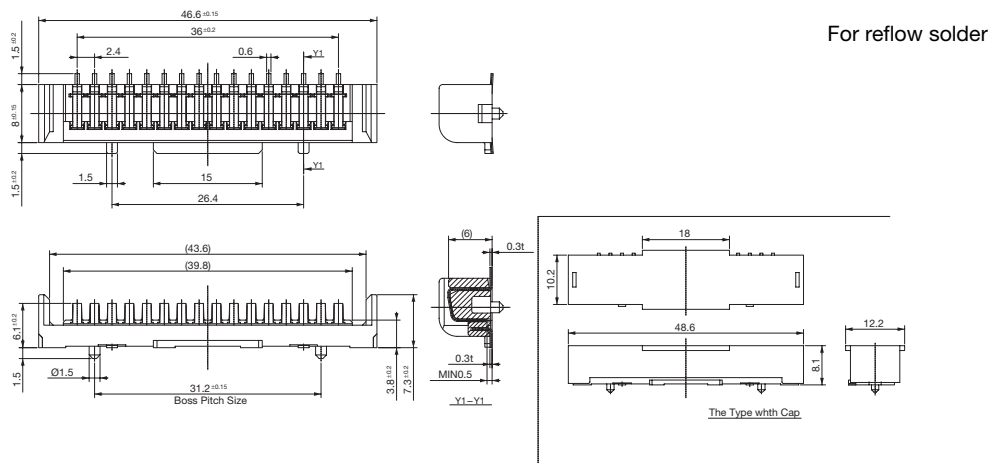

Delivery Form

	CAM-G79	CAM-G80
Packing Form	Tray	Tray
Number of Standard Storage	With cap, 50/Tray, Without cap 115/Tray	75/Tray

DIMENSIONS

CAM-G79

CAM-G80

Unit: mm

• Any products mentioned in this catalog are subject to any modification in their appearance and others for improvements without prior notification.
 • The details listed here are not a guarantee of the individual products at the time of ordering. When using the products, you will be asked to check their specifications.