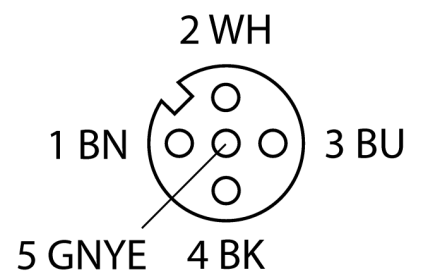

**Rundsteckverbinder
Flanschkupplung M12x1 für Vorderwandmontage
EC-FKE5-0,5/16**

- Ready-made round connector
- Protection class IP67
- Flange housing, stainless steel
- Front panel mounting
- Connected via strands
- Also available with print or solder contacts

Wiring diagram

Type code	EC-FKE5-0,5/16
Ident no.	8028131
Connector A side	female connector, M12 x 1, axial
Number of pins	4 + PE
Contacts	metal, CuZn, gold-plated
Contact carriers	plastic, TPU, black
Grip	metal, Edelstahl, 1.4404
Seal	plastic, FPM/FKM
Mechanical lifespan	> 100 mating cycles
Pollution degree	3
Core insulation	PVC
Core colors	BN, WH, BU, BK, GNYE
Core cross-section	4x0.34mm ²
Core cross-section PE	1x0.5mm ²
Litz wire length	0.5 m
Rated voltage [U_{max}]	60 V
Insulation resistance	≥ 10 ⁸ Ω
Ampacity	Max. 4 A
Ambient temperature Connector	-30... +90°C