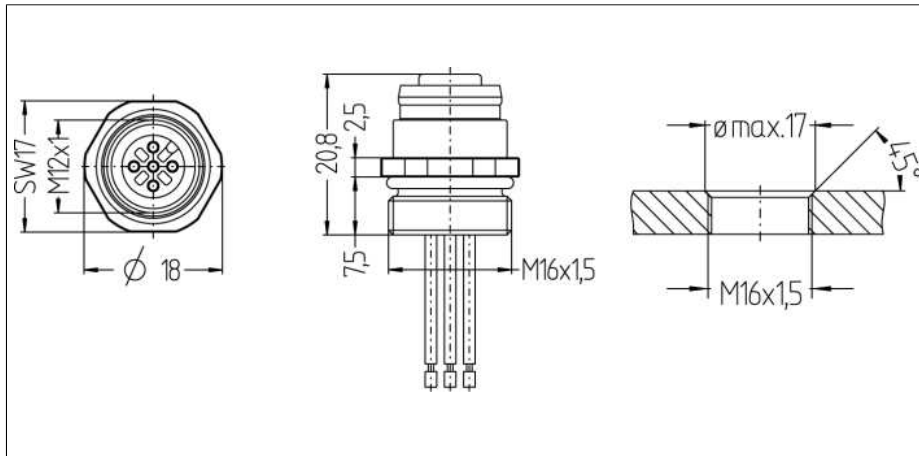

**Rundsteckverbinder
Flanschkupplung M12x1 für Vorderwandmontage
EC-FKE5-0,5/16**

- Ready-made round connector
- Protection class IP67
- Flange housing, stainless steel
- Front panel mounting
- Connected via strands
- Also available with print or solder contacts

Wiring diagram

Type code	EC-FKE5-0,5/16
Ident no.	8028131
Connector A side	female connector, M12 x 1, axial
Number of pins	4 + PE
Contacts	metal, CuZn, gold-plated
Contact carriers	plastic, TPU, black
Grip	metal, Edelstahl, 1.4404
Seal	plastic, FPM/FKM
Mechanical lifespan	> 100 mating cycles
Pollution degree	3
Core insulation	PVC
Core colors	BN, WH, BU, BK, GNYE
Core cross-section	4x0.34mm ²
Core cross-section PE	1x0.5mm ²
Litz wire length	0.5 m
Rated voltage [U_{max}]	60 V
Insulation resistance	≥ 10 ⁸ Ω
Ampacity	Max. 4 A
Ambient temperature Connector	-30... +90°C