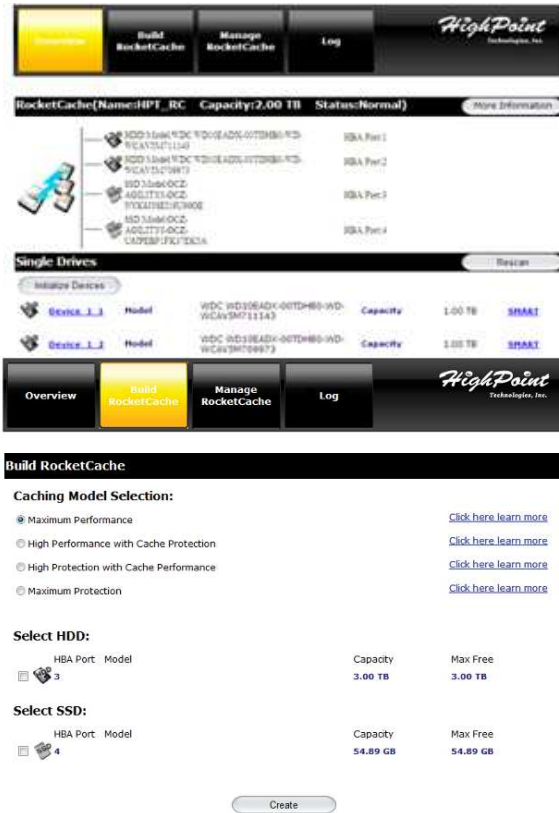

HighPoint RocketCache 3240X8

Add SSD Performance to Terabyte Capacity Storage

RocketCache Management

Configuring Customized Cache configurations has never been easier.

The RocketCache 3240X8's intuitive, yet powerful Caching Management interface works with any standard Web Browser.

Model Name	RocketCache 3240X8
PCI-Express	2.0 x8
Supported Devices	4 SATA 6Gb/s Channels (SSD's/HDD's)
Supported OS	Windows 7, 2008, Vista, Linux and Mac OS X.
Weight	2.27 lbs(1.03kg)
Dimensions	3.79"(L) x 2.25"(W) x0.06"(H)
Retail Box Dimensions	7.76"L x 6.81" W x 2.36" H
Retail Box Weight	0.7 lbs
Warranty	1 year
UPC code	643653324019
Kit Contents	RocketCache 3240X8 HBA 1x SFF-8087 Cable CD (Driver software) Quick Installation Guide

Applications

HighPoint's RocketCache HBA's combine high-value and high performance into a solution that appeals to a wide array of clients-types, ranging from the home PC enthusiast to Media Professionals, Graphic Artists and Photographers.