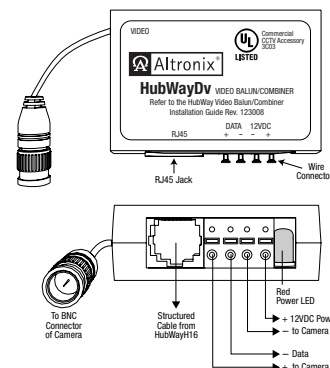

HubWayDv - Video Balun/Combiner

compatible with all HubWay UTP Hubs for DC fixed cameras or PTZs.

HubWayDvi - Video Balun/Combiner

built-in isolation. Compatible with all HubWay UTP Hubs for DC fixed cameras or PTZs. With or without internal isolation.