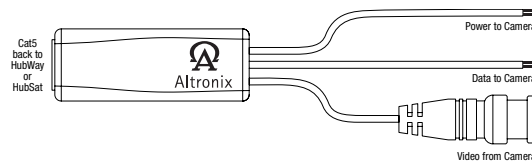

Video Balun/Combiners

HubWayAv2 - Slim-line Video Balun/Combiner

compatible with all HubWay UTP Hubs for AC or DC fixed cameras or PTZs.