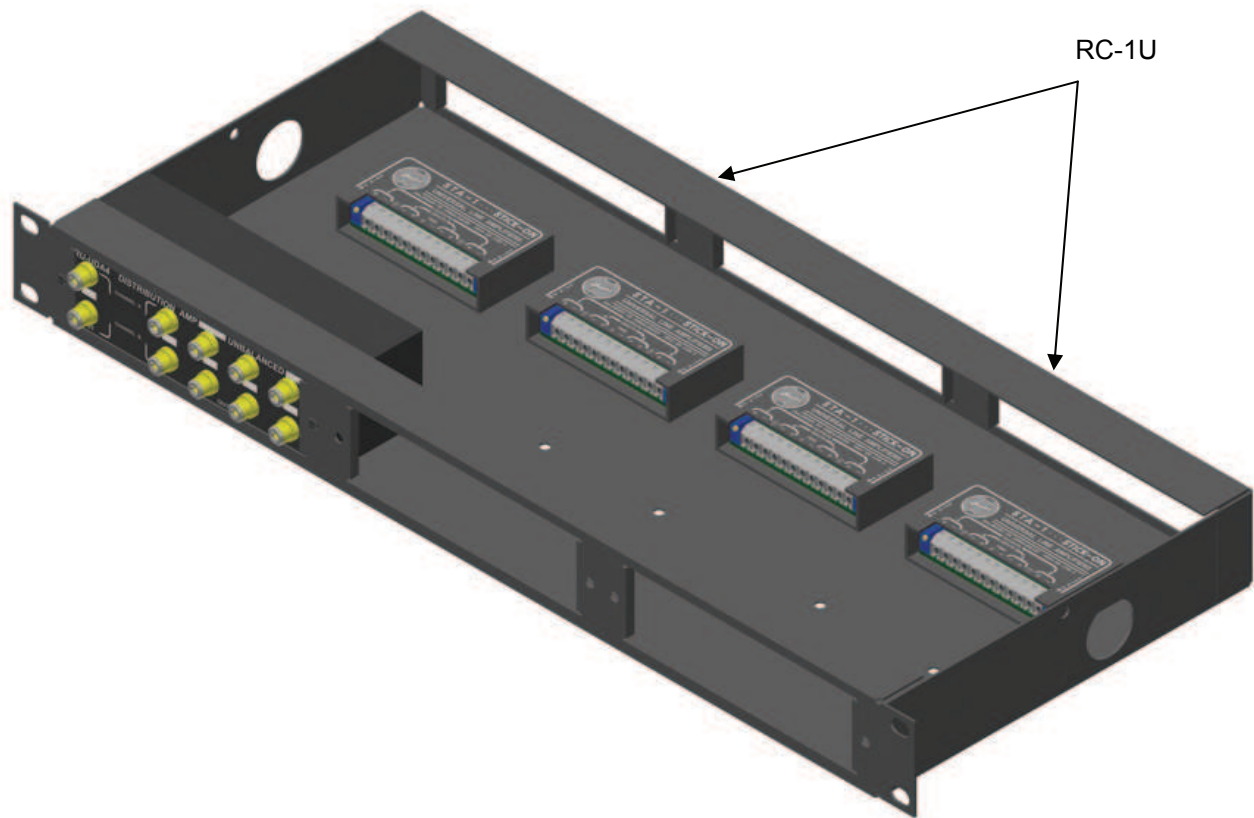

# ACCESSORIES

Model RC-1U

19" Universal Rack Chassis - RU, ST and TX Series

RC-1U holds up to 6 RACK-UP products or 12 STICK-ON modules. RACK-UPS, STICK-ONS and accessory panels may be installed in unlimited combinations. The RC-1U includes the standard 1RU chassis and a steel cover (not shown). (Not recommended for MAX RACK-UP products)