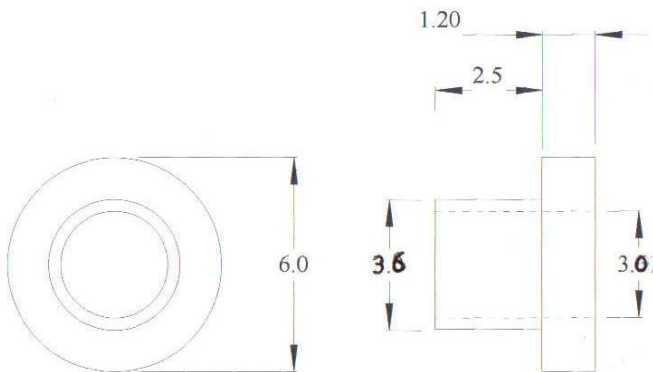

**TITLE;**

**A22-4013 INSULATING BUSH**

**DIM. MM**

**TOL.  $\pm 0.13$**

**SCALE. NTS**

**DWN. WB**

**DATE. 15/8/00**

**ISSUE**

**01 Current**

9-4-10 **B** TOLERANCE ANTENNA (RE)

MATERIAL = GLASS FILLED (PBT)  
COLOUR = BLACK  
BORE SIZE M3 (6BA)

**WINSLOW ADAPTICS LTD**

**DWG.#**

**A22 4013**