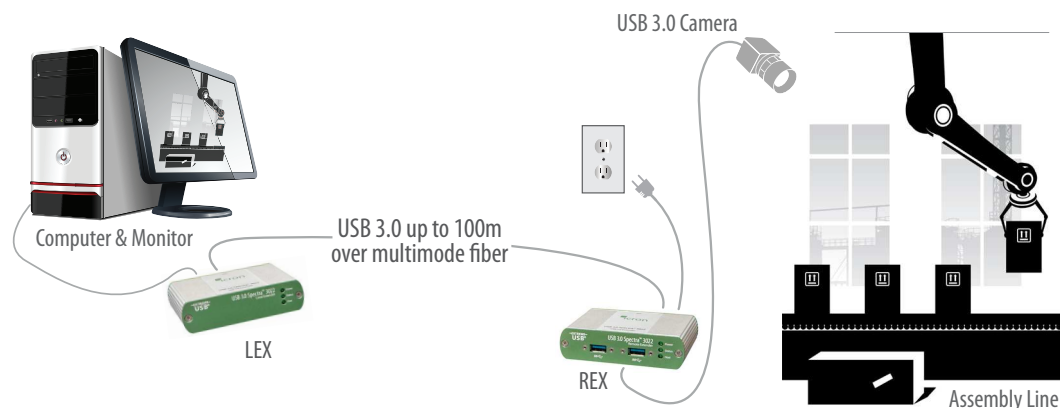

* More than 100m (330 ft) is achievable with some hosts/devices

4664 Lougheed Hwy.
Suite 221
Burnaby, BC,
V5C 5T5, Canada

www.icron.com
sales@icron.com
+1 604 638 3920

Specifications subject to
change without notification.
©2013
Icron Technologies Corp.
#90-001040-A03